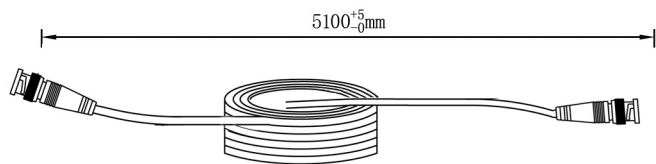

Picture

Structure

Connection

Packing

NO	Name of materials	Specification
①	BNC Plug	BNC plug
	PVC	55P black plug PVC
	PE	LDPE2426F
②	Cable	1/0.78Cu+144/0.10 CCS Cable
③	Rope	Black Rope
④	Packing	PE shrink
⑤	inner carton	360*300*300mm
⑥	master carton	378*318*330mm

Product No :	B/N 752052
Product Name :	CC TV Cable (RG 59)
	Drawn' d/Date 2010 .11 .30