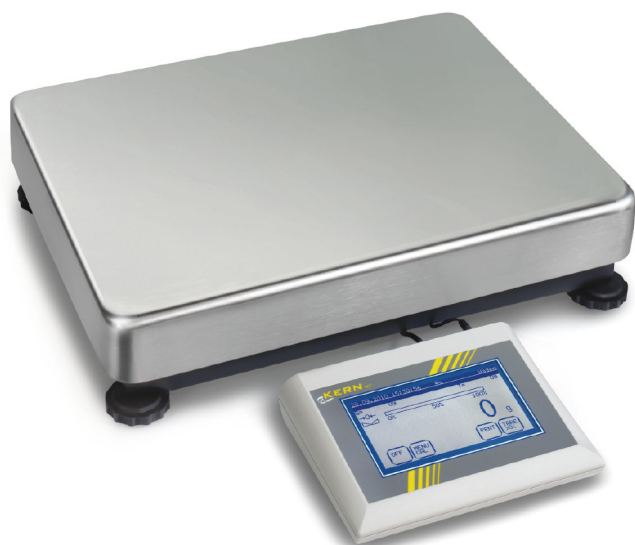

KERN IKT30K0.1

Touchscreen-Plattformwaage mit riesigem Funktionsumfang, auch mit Eichzulassung [M]

Functions

Capacity display:	yes
Conversion function:	yes
Counting function:	yes
Dispensing function:	yes
Function to save totals:	yes
Percentage determination:	yes
PRE-TARE function:	yes
SLEEP function:	yes
Standby function:	yes
Statistical function:	yes
Time display:	yes
Vibration-free weighing (Animal weighing program):	yes
Weighing with tolerance range:	yes

Packaging & shipping

Delivery:	24 h
Dimensions packaging (WxDxH):	530 x 430 x 250 mm
Gross weight:	8,600 kg
Net weight:	7,500 kg
Shipping method:	Parcel service

Measuring system

Adjustment options:	External calibration
Linearity:	500 mg
Readout [d]:	100 mg
Recommended adjusting weight:	30 kg (E2)
Reproducibility:	200 mg
Resolution:	300000
Stabilisation time:	3 s
Warm up time:	2 h
Weighing range [Max]:	30 kg
Weighing system:	Strain gauge
Weighing units:	* ct dwt g gn kg lb mo oz ozt t tl (Cn) tl (HK) tl (Singap. Malays) tl (Tw)

Display

Display digit height:	1,800 cm
Display digit height:	4 mm

Counting

Counting resolution:	300000
Minimum piece weight at piece counting (Laboratory):	100 mg
Minimum piece weight at piece counting (Normal):	1 g

KERN IKT30K0.1

Touchscreen-Plattformwaage mit riesigem Funktionsumfang, auch mit Eichzulassung [M]

Construction

Cable length of display device:	2 m
Dimensions of display device (WxDxH):	200 x 155 x 68 mm
Dimensions of weighing plate (WxDxH):	318 x 308 x 75 mm
Level indicator:	yes
Material weighing plate:	stainless steel
Overall dimensions mounted (WxDxH):	315 x 305 x 75 mm
Revolving screw feet:	yes
Wall mount:	yes
Weighing surface (WxD):	305 x 315 mm