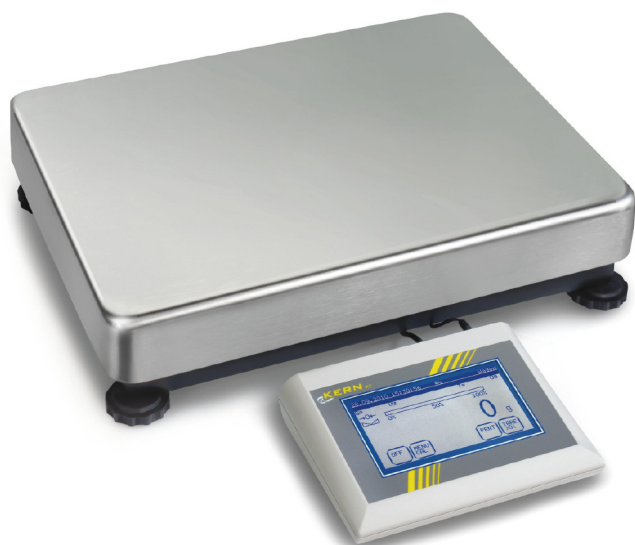

KERN IKT6K0.1

Touchscreen-Plattformwaage mit riesigem Funktionsumfang, auch mit Eichzulassung [M]

Functions

Capacity display:	yes
Conversion function:	yes
Counting function:	yes
Dispensing function:	yes
Function to save totals:	yes
Percentage determination:	yes
PRE-TARE function:	yes
SLEEP function:	yes
Standby function:	yes
Statistical function:	yes
Time display:	yes
Vibration-free weighing (Animal weighing program):	yes
Weighing with tolerance range:	yes

Category

Brand:	KERN
Category:	Balances
Product Group:	Platform scale

Measuring system

Adjustment options:	External calibration
Linearity:	300 mg
Readout [d]:	100 mg
Recommended adjusting weight:	1 kg (F1); 5 kg (F1)
Reproducibility:	100 mg
Resolution:	60000
Stabilisation time:	3 s
Warm up time:	2 h
Weighing range [Max]:	6 kg
Weighing system:	Strain gauge
Weighing units:	* ct dwt g kg lb mo oz ozt t tl (HK) tl (Singap. Malays) tl (Tw)

Display

Display digit height:	1,800 cm
Display digit height:	4 mm

Counting

Counting resolution:	60000
Minimum piece weight at piece counting (Laboratory):	100 mg
Minimum piece weight at piece counting (Normal):	1 g
Reference weight:	yes

Construction

Cable length of display device:	2 m
Dimensions of display device (WxDxH):	200 x 155 x 68 mm
Dimensions of weighing plate (WxDxH):	315 x 308 x 75 mm
Material weighing plate:	stainless steel
Overall dimensions mounted (WxDxH):	315 x 305 x 75 mm
Wall mount:	yes
Weighing surface (WxD):	318 x 308 mm