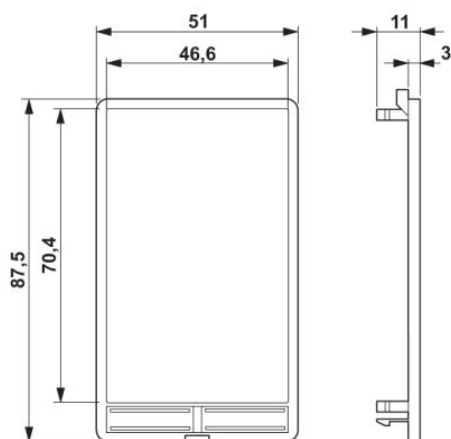

## Drawings

Dimensioned drawing

---

**Address**

PHOENIX CONTACT GmbH & Co. KG  
Flachsmarktstr. 8  
32825 Blomberg, Germany  
Phone +49 5235 3 00  
Fax +49 5235 3 41200  
<http://www.phoenixcontact.com>

© 2012 Phoenix Contact  
Technical modifications reserved;