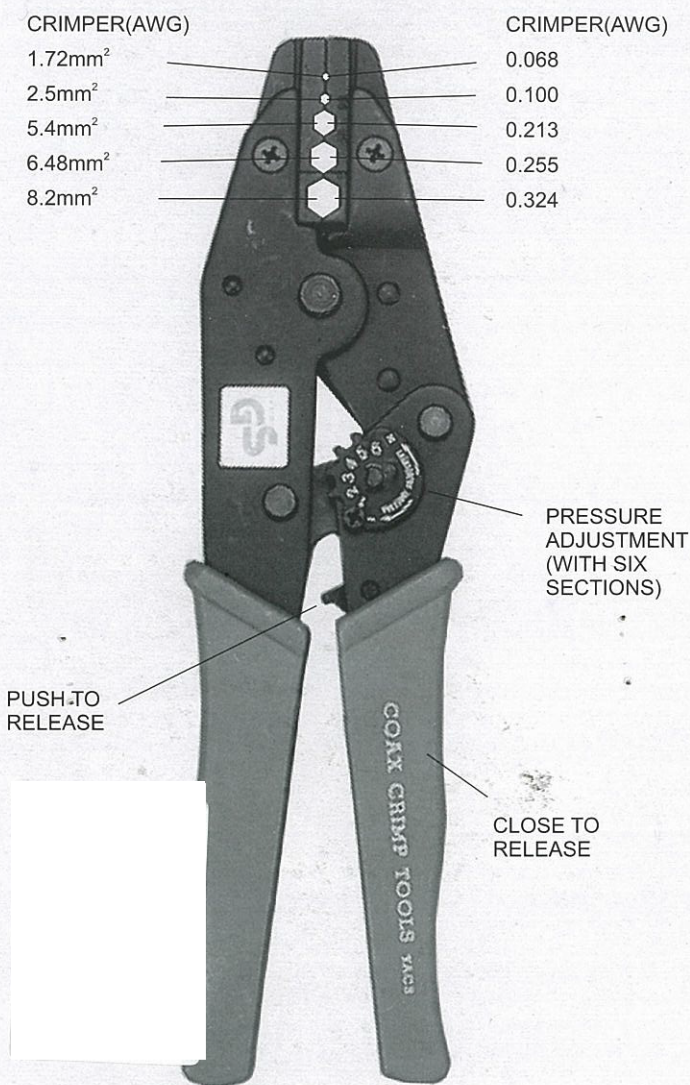

YAC 3

9 1/2" COAX CRIMPING TOOL

Full Cycle RATCHET Type

RG 6, 55, 58, 59 (62) 141, 142, 223, 303

Center Conductor and **BELDEN 8279**

SPECIFICATIONS		
HEX SIZE MIN INCH		CABLE SIZE
1.72	.068	CENTER CONDUCTOR
2.5	.100	CENTER CONDUCTOR
5.4	.213	55, 58, 141, 142, 223, 303, 400
6.48	.255	59, 61, 140, 210, BELDEN 8279
8.2	.324	5, 6, 21, 143, 212, 222, 304, BELDEN 8281, 9231 AND 9141