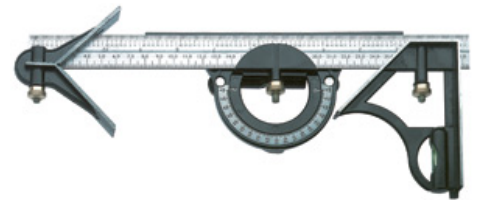

PRODUCT SPECIFICATION

Brand	C.K
Product Range	Squares, Bevels and Gauges
Catalogue number	3533, 3537, 3540, 3541, 3542A, 3543, 3579, 3581 & 3582
Date	04/03/2008

Range Description Squares, bevels and gauges	
Features	
3533 <ul style="list-style-type: none">• Solid beech handle• Hardened and tempered blue steel blade• 3 rivet attachment for security• Protective brass inside face	 <p>3533</p>
3537 <ul style="list-style-type: none">• Solid beech handle• Blue spring steel blade• Brass adjustment screw	 <p>3537</p>
3540 <ul style="list-style-type: none">• Solid Rosewood handle• Hardened and tempered blue steel blade• 3 rivet attachment for security• Protective brass inside face	 <p>3540</p>
3541 <ul style="list-style-type: none">• Solid Rosewood handle• Blue spring steel blade• Brass lever adjustment screw	 <p>3541</p>

3542

- Solid Beech construction
- Hardened marking pin
- Plastic thumbscrew adjustment

3542

3543

- Solid rosewood construction
- Brass inlays on marking faces for protection
- Screw pin adjustment for accurate and consistent setting of mortice and tenon joints
- Hardened marking pins
- Knurled brass locking screw

3543

3579

- Multi function combination square
- Black metal stock, center and protractor heads
- Stock includes scriber and level
- Protractor clearly defined in black
- Dual metric and Imperial graduations

3579

3581

- Heavy duty stock with brass adjustment screw
- Dual metric and Imperial graduations
- Stock includes level and scriber

3581

3582

- Metal stock with brass adjustment screw
- Dual metric and Imperial graduations
- Stock includes level and scriber