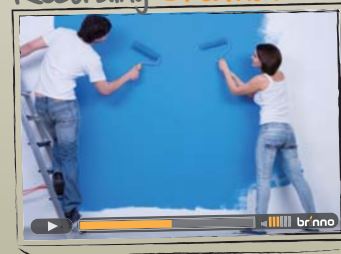

The Powerful Time Lapse Video Camera

Brinno's TLC200 is a powerful Time Lapse Camera, it can records HD Time Lapse Video with one button! The unique design allows user attach optional wide-angle or marco lens, enable you to see the big view of a construction or a close up view of a bug's life!

HD
1280x720
HD Time Lapse video

Wide angle Lens
Optional Lens

LCD Viewfinder

Record Daily Life

Record Daily Life

Brinno TLC 200 allows anyone to record the ins and outs of daily life...so you can see everything, and miss nothing!

Record Travel

Brinno TLC 200 has a small size and long life batteries, you can take it with your travel and record the whole trip!

Record Travel

Recording Creation

Recording Creation

Brinno TLC 200 allows anyone to record the process of any creation, whatever a pencil sketch or a wall painting, the whole day's action will become an one minute video!