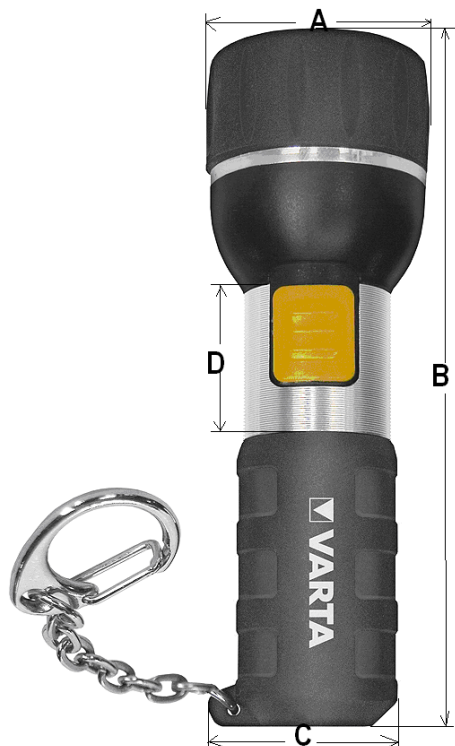

Data Sheet

Mini Day Light LED 1AAA

16601

Designation: 16601 101 421

Battery Requirement: 1x AAA

Bulb required: 1pc 5mm Keetat white LED

Luminous intensity: 9 lumens or 81cd

Range: 18m (calculated distance at maximum luminous intensity with an illuminance of 0,25lux).

Weight: 39g (without batteries)

Material:

Aluminium

ABS (Acrylonitrile Butadiene Styrene)

TPR (Thermoplastic Rubber)

PS (General Purpose Polystyrene)

All contact parts made of bronze or nickel plated steel

Dimensions (mm):	A	31.5
	B	95
	C	26
	D	21

Run Time: 3.5 hours with VARTA HE

Features (Technical)

Three components housing

Slide switch (on/off)

Shockproof

Keychain ring with clip

DC/DC regulated circuit