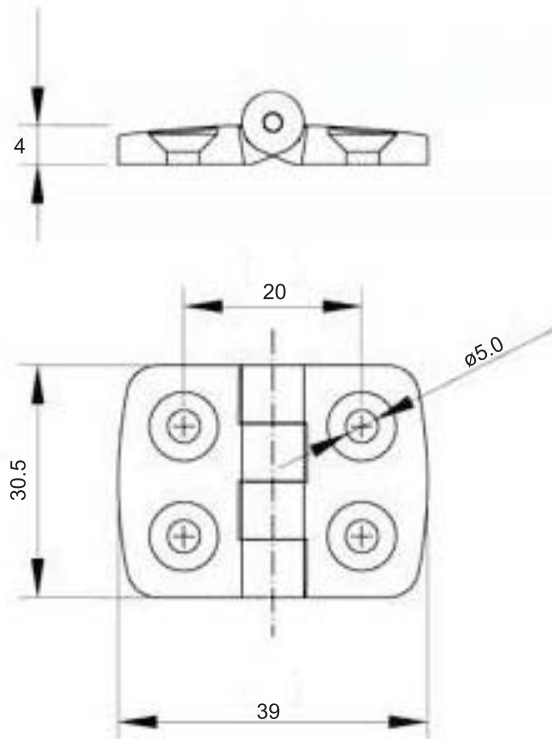

1

2

3

4

5

6

Specification:

Material : PA66 94V-2
Color : Black
Load Rating : 50N (Approx)
Operating Temp : -20~80°C

DATE	REVISION	APPROVAL BY	DIMENSION	mm \pm 0.5	Model:	PH-2020-6
			DRAW BY		Name	Plastic Hinge 30x40mm
			APPROVAL BY			
			DATE	18-06-2011		

A

B

C

D

E

F

G

H

1

2

3

4

5

6

Material : Brass
Plate : Zinc

DATE	REVISION	APPROVAL BY	DIMENSION	mm \pm 0.5	Name	M5 Metric Screw & Nuts
			DRAW BY	Oscar Wong		
			APPROVAL BY	Rikki So		
			DATE	23-06-2011		