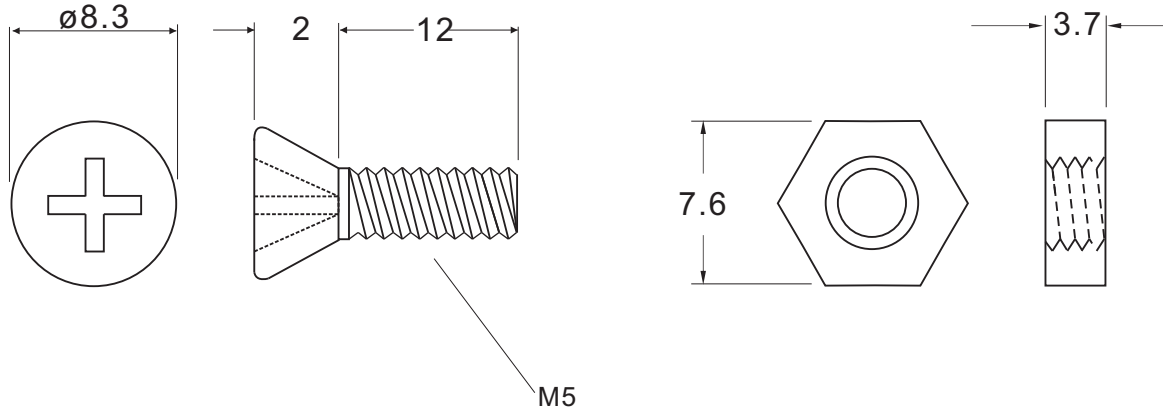

H

1

2

3

4

5

6

Material : Brass
Plate : Zinc

DATE	REVISION	APPROVAL BY	DIMENSION	mm \pm 0.5	Name	M5 Metric Screw & Nuts
			DRAW BY	Oscar Wong		
			APPROVAL BY	Rikki So		
			DATE	23-06-2011		