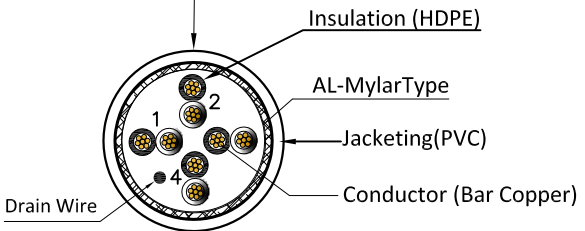

Revised By	Revision History	Date	Rev.
G. Chen	Release Digitus Format Drawing	Feb,20,2010	01
G.Chen	Revise the PIN Assignment	Oct,26,2011	02

Printing: **DIGITUS** Cat5e F-UTP PATCH CORD CAT5e ISO/IEC 11801 & TIA/EIA 568-B.2  
 GHMT certified [WWW.DIGITUS.INFO](http://WWW.DIGITUS.INFO) E213738 26AWG×4P CM (UL) C(UL)

**DK-1521-XXX-XX**  
 For Cable Length  
 For Cable Color

PIN ASSIGNMENT (T568B to T568B)		
P1 (T568B)	PIN NO.	P2 (T568B)
WHT ORG	1	WHT ORG
ORG	2	ORG
WHT GRN	3	WHT GRN
BLU	4	BLU
WHT BLU	5	WHT BLU
GRN	6	GRN
WHT BRN	7	WHT BRN
BRN	8	BRN

STICKER ON THE POLY BAG  
 (Printings in "Arial" Font)

DK-1521-XXX/X  
 PATCH CABLE, CAT.5E  
 F-UTP, x COLOR  
 Length: x meter

BAR CODE  
 EN CODE

CONDUCTOR	BAR COPPER 26AWG 7/0.16±0.015 MM	CABLE	F-UTP CAT.5E STRANDED 26AWG x 4P
DRAIN WIRE	AL-Magnesium wires(7/0.158±0.01mm)	PLUG	RJ45 8P8C GOLD-PLATED 3U" CONTACTS
INSULATION	Thickness: MIN At Any Point: 0.18 mm Max Average: 0.20 mm φ:0.86±0.1mm	LENGTH	One piece is packed into individual Digitus Polybag with sticker Sticker contents incl.: P/N, Product Description, Length, Barcode (EN code).
CABLE JACKET	PVC,Thickness:Min At anypoint: 0.53mm Max Average: 0.56mm φ: 5.2±0.3mm	CABLE COLOR	GREY 687#,BLACK 063#,RED 172#,GREEN 269#,BLUE 580#, YELLOW 367#,ORANGE 766#,WHITE 461#,PURPLE 965# ;