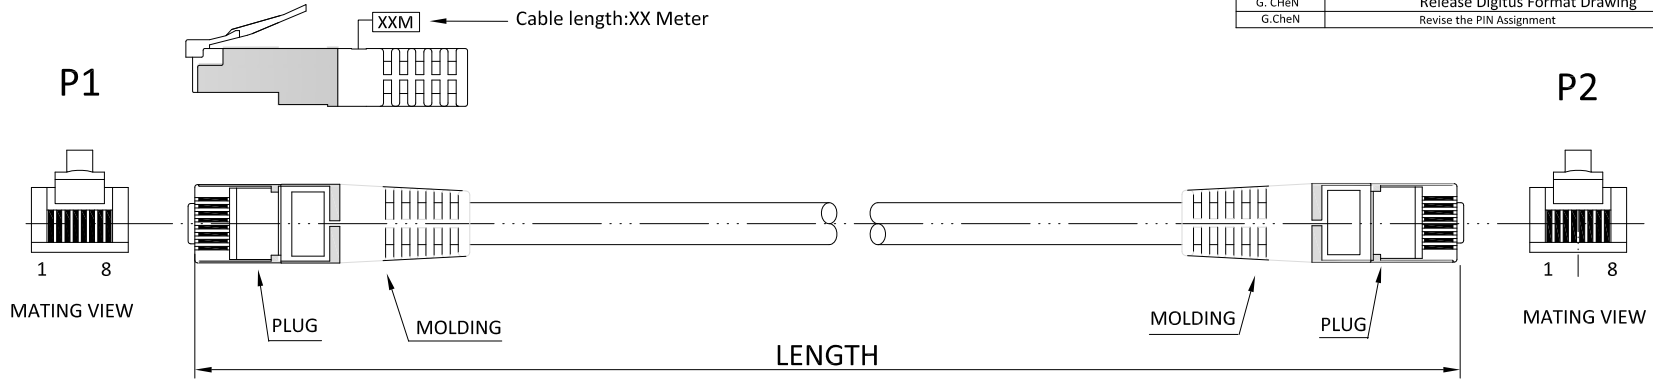

Revised By	Revision History	Date	Rev.
G. Chen	Release Digitus Format Drawing	Feb,20,2010	01
G.Chen	Revise the PIN Assignment	Oct,26,2011	02

Printing: **DIGITUS** Cat5e F-UTP PATCH CORD CAT5e ISO/IEC 11801 & TIA/EIA 568-B.2  
 GHMT certified [WWW.DIGITUS.INFO](http://WWW.DIGITUS.INFO) E213738 26AWG×4P CM (UL) C(UL)

**DK-1521-XXX-XX**  
 For Cable Length  
 For Cable Color

PIN ASSIGNMENT (T568B to T568B)		
P1 (T568B)	PIN NO.	P2 (T568B)
WHT ORG	1	WHT ORG
ORG	2	ORG
WHT GRN	3	WHT GRN
BLU	4	BLU
WHT BLU	5	WHT BLU
GRN	6	GRN
WHT BRN	7	WHT BRN
BRN	8	BRN

STICKER ON THE POLY BAG  
 (Printings in "Arial" Font)

DK-1521-XXX/X  
 PATCH CABLE, CAT.5E  
 F-UTP, x COLOR  
 Length: x meter

BAR CODE  
 EN CODE

CONDUCTOR	BAR COPPER 26AWG 7/0.16±0.015 MM	CABLE	F-UTP CAT.5E STRANDED 26AWG x 4P
DRAIN WIRE	AL-Magnesium wires(7/0.158±0.01mm)	PLUG	RJ45 8P8C GOLD-PLATED 3U" CONTACTS
INSULATION	Thickness: MIN At Any Point: 0.18 mm Max Average: 0.20 mm φ:0.86±0.1mm	LENGTH	One piece is packed into individual Digitus Polybag with sticker Sticker contents incl.: P/N, Product Description, Length, Barcode (EN code).
CABLE JACKET	PVC,Thickness:Min At anypoint: 0.53mm Max Average: 0.56mm φ: 5.2±0.3mm	CABLE COLOR	GREY 687#,BLACK 063#,RED 172#,GREEN 269#,BLUE 580#, YELLOW 367#,ORANGE 766#,WHITE 461#,PURPLE 965# ;