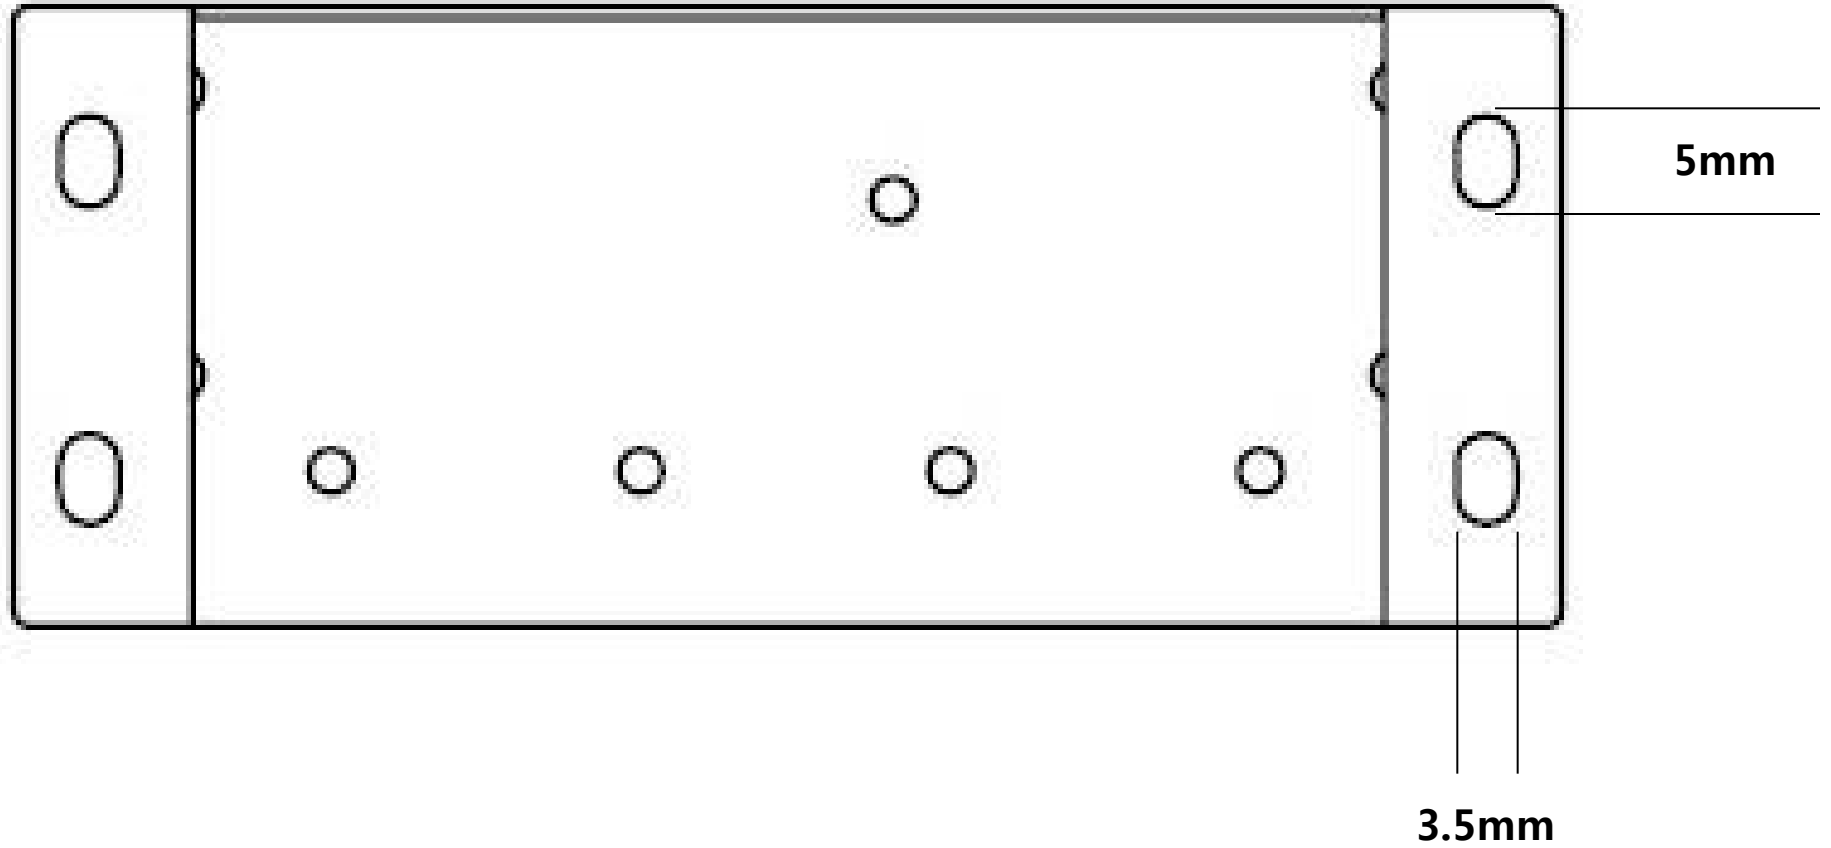

# 4 PORT USB 2.0 HUB mounting holes dimension