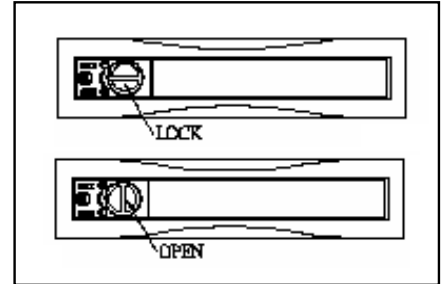

Manual for the HDD Trays

HDD Trays for ST-125 Cornad Item no. 973870

A) Put the HDD inside the tray

B) Front panel of the HDD tray