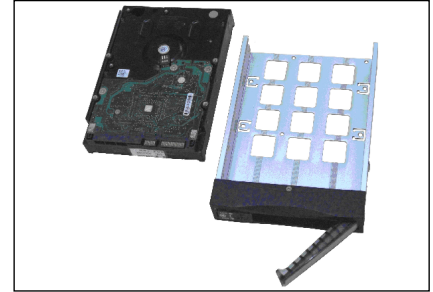

# Manual for the HDD Trays

## HDD Trays for ST-2131/3141 Cornad Item no. 973878

A) HDD Tray

B) Front Panel

C) Install HDD