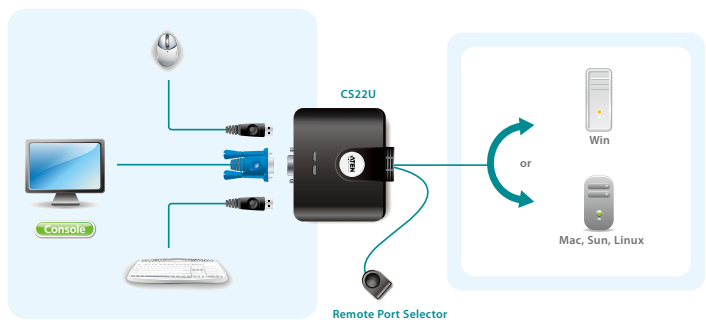

2-Port USB Cable KVM Switch

The CS22U is a 2-port USB Cable KVM Switch that provides a simple and quick method of selecting computers – a built-in remote port selector. This allows the CS22U unit to be hidden from sight, while the remote port selector can be placed conveniently on the desktop.

The CS22U's compact all-in-one design makes it ideal for multiplatform desktop applications that require high resolution video.

Setup

Features

- One USB console controls two USB computers
- Compact design, built-in 0.9m cables
- Supports multifunction mice
- Multiplatform support – compatible with all operation platforms PC (Windows, Linux and most others), Mac and Sun
- USB mouse port can be used for USB 1.1 hub and USB 1.1 peripheral sharing
- All-in-one design
- Superior video quality – up to 2048 x 1536; DDC2B
- Non-powered

Specifications

| Function | | CS22U | |
|----------------------|------------------------|--------------------------|-------------------------------|
| Computer Connections | | 2 | |
| Port Selection | | Remote Port Selector | |
| Connectors | Console Ports | Keyboard | 1 x USB Type A Female (Black) |
| | | Video | 1 x HDB-15 Female (Blue) |
| | | Mouse | 1 x USB Type A Female (Black) |
| | KVM Ports | Keyboard/ Mouse | 2 x USB Type A Male (Black) |
| | | Video | 2 x HDB-15 Male (Blue) |
| LEDs | Selected | 2 | |
| Cable Length | Computers | 0.9 m | |
| | Remote Port Selector | 1.8 m | |
| Video | | 2048 x 1536, DDC2B | |
| Environment | Operating Temp. | 0–50°C | |
| | Storage Temp. | -20–60°C | |
| | Humidity | 0–80% RH, Non-condensing | |
| Physical Properties | Housing | Plastic | |
| | Weight | 0.31 kg | |
| | Dimensions (L x W x H) | 7.00 x 8.20 x 2.50 cm | |