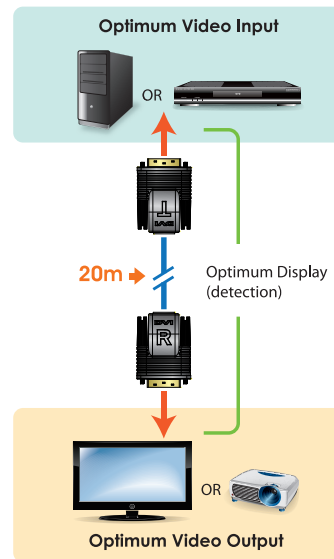

## Mini Cat 5 DVI Extender

The VE066 Mini Cat 5 DVI Extender allows you to increase the distance between your DVI display and DVI source by up to 20 m using only one Cat 5e or Cat 6 cable, providing a convenient way to replace heavy and expensive DVI cables. With hot-plugging support, easily add or remove the VE066 Transmitter connected to the source or the VE066 Receiver connected to the display without having to power down the devices. Compatible with all ATEN DVI switches and DVI splitters, the VE066 Mini Cat 5 DVI Extender is a compact, convenient, and economical way to extend your DVI display.

### Features

- Extends the distance between DVI source and DVI display
- Uses Cat 5e cable to connect the Transmitter and Receiver units
- Long distance transmission – up to 15 m for 1080p; up to 15m for 1600 x 1200; up to 20 m for 1080i (HDTV)
- HDCP 1.1 Compliant
- Supports hot-plugging
- Superior video quality – HDTV resolutions of 720p, 1080i and 1080p (1600 x 1200); SVGA, SXGA, UXGA and WUXGA (1920x1200)
- Compact housing
- Compatible with all ATEN DVI switches and DVI splitters
- Supports LCD Screen, Plasma TV, and projectors
- Perfect for Home entertainment system, Bank, Surveillance system, Outdoors multimedia display, Airport, Finance institution
- Smart Video Display - Image quality is optimized based on the available resolution of the output device

### Specifications

Function		VE066T	VE066R
Connectors	DVI In	1 x DVI-D Male (Gold)	N/A
	DVI Out	N/A	1 x DVI-D Male (Gold)
	Unit to Unit	1 x RJ-45 Female	
Video Resolution		HDTV resolutions of 720p, 1080i, 1080p (1920 x 1080); PC resolutions of SVGA, SXGA, UXGA, WUXGA, (1920 x 1200)	
Transmission Distance		15 m for 1080p; 15m for 1600 x 1200; 20 m for 1080i	
Environment	Operating Temp.	0–50°C	
	Storage Temp.	-20–60°C	
	Humidity	0–80% RH, Non-condensing	
Physical Properties	Housing	Plastic	
	Weight	47g	
	Dimensions (L x W x H)	5.66 x 4.07 x 2.15 cm	