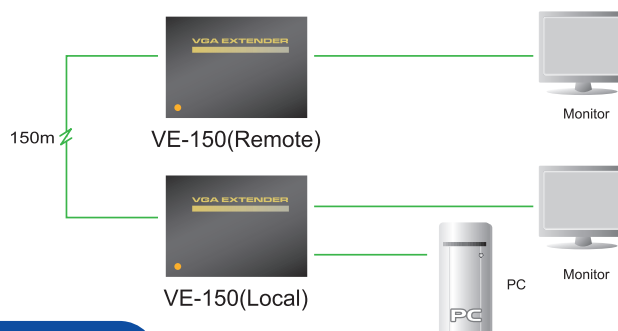

# Video Extender

Monitor your computer up to 150 meters away

Diagram

Model: **VE-150**

## Features

- Supports a local and a remote display
- Uses economical, reliable Category 5 Ethernet cable to connect the local and remote units
- Long distance transmission – up to 150m (500')
- High resolution video – up to 1280 x 1024 at 150m (500')
- 16 position adjustable video gain control to compensate for distance
- Supports VGA, SVGA, XGA, SXGA and Multisync monitors
- Supports DDC for the local monitor
- Supports PC, Mac, Sun, and Linux systems
- Easy to install

## Specifications

Function		VE-150L	VE-150R
Computer Connection		1	N/A
Connectors	Console	1 x HDB-15 female (blue)	
	Computer Link	1 x HDB-15 male (blue)	N/A
	Link	1 x RJ-45 socket	
	Power	1 x DC 5.3V jack	
Switch	Video Gain	N/A	1 x 16 position switch
LEDs	Power	1 (orange)	
Cable Length		150m [500'] (max.)	
Resolution		1280x1024, 60Hz DDC, DDC2, DDC2B*	
Power Consumption		1.2W	1.2W
Operation Temperature		0~50°C (0~80% RH, Non-condensing)	
Storage Temperature		-20°C~60°C (0~80% RH, Non-condensing)	
Housing		Metal	
Weight		250 g	250 g
Dimensions		119 x 86 x 23 mm	119 x 86 x 23 mm