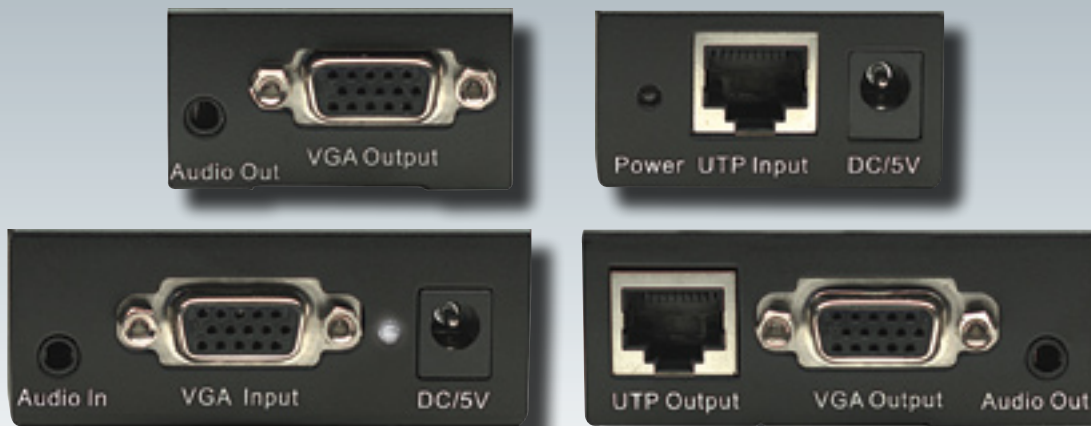

Top: Receiver unit;
Bottom: Transmitter unit

Model
177344

Features

- Easily extends VGA and audio signals using Cat5/5e/6 cables for longer distance transmissions
- Helps provide more convenient placements from a single source to another display
- Supports VGA resolutions up to 1920 x 1200
- Delivers a sharp, clear signal with Gain and Peak adjustments
- Easy installation — no software required
- Lifetime Warranty

Specifications

STANDARDS AND CERTIFICATIONS

- CE
- FCC

GENERAL

- Extends transmission range up to 300 m
- Supports up to 1920 x 1200 resolution and VGA, SVGA, Multisync signal types
- Manual Gain and Peak adjustments (receiver)
- (2) 5 V DC / 2 A power adapters included

CONNECTIONS (RECEIVER)

- HD15 female (out)
- RJ45 (in)
- 3.5 mm stereo jack (audio out)
- 5 V DC power jack

CONNECTIONS (TRANSMITTER)

- HD15 female (out)
- HD15 female (in)
- (2) 3.5 mm stereo ports (in/out)
- RJ45 (output)
- 5 V DC power jack

RESOLUTION AND RANGE

- 640 x 480 300 m
- 800 x 600 300 m
- 1024 x 768 200 m
- 1280 x 720 200 m
- 1280 x 768 200 m
- 1280 x 960 200 m
- 1280 x 1024 200 m
- 1600 x 900 100 m
- 1600 x 1200 100 m
- 1920 x 1080 100 m
- 1920 x 1200 10 m

VIDEO SIGNAL

- Signal type: VGA
- Input voltage: 0.5 V p-p / 2.0 V p-p (minimum/maximum)
- I/O impedance: 75 Ohms

PHYSICAL (RECEIVER & TRANSMITTER)

- Dimensions, receiver: 81.5 x 43 x 23 mm (3.2 x 1.7 x 0.9 in.)
- Weight, receiver: 108 g (3.8 oz.)
- Dimensions, transmitter: 100 x 65 x 25 mm (3.9 x 2.5 x 1 in.)
- Weight, transmitter: 208 g (7.3 oz.)
- Housing: metal

PACKAGE CONTENTS

- VGA Cat5/5e/6 Extender (receiver and transmitter modules)
- Power adapters and reference guide

For more information on MANHATTAN products, consult your local dealer or visit www.manhattan-products.com.