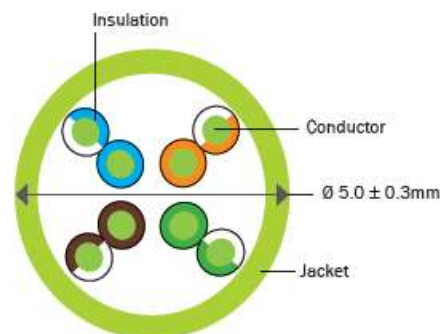

### Features

- 2x RJ45 connectors
- Boots with kink protections and strain reliefs
- Spot length on boot
- Material: Cu
- UL certificated
- Category: CAT 6 Class E
- Shielding: U-UTP, unshielded
- Structure: 4x 2 AWG 26/7, twisted pair
- Configuration: 1:1
- Sheath: PVC
- Various lengths and colors available