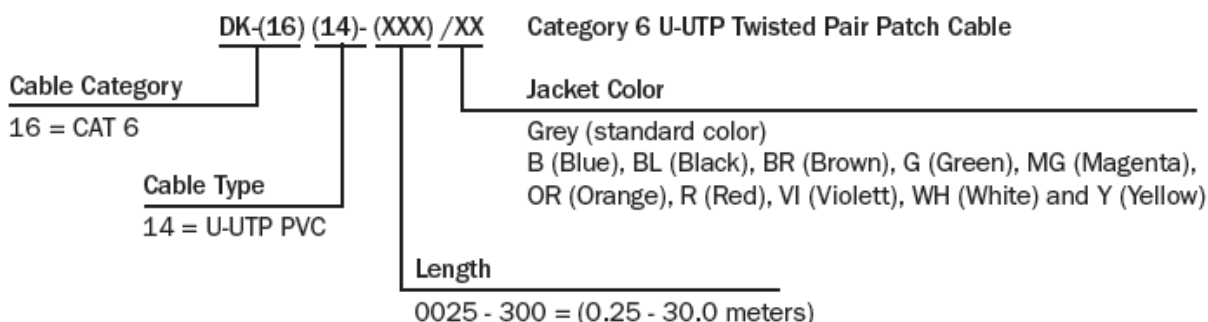

Transmission Properties

Freq.	Insertion Loss	NEXT	RL	ACR-N	ACR-F	PS NEXT	PS ACR-N	PS ACRF
MHz	dB	dB	dB	dB	dB	dB	dB	dB
1.00	4.00	65.00	19.00	61.00	63.30	62.00	58.00	60.30
4.00	4.20	63.00	19.00	58.90	51.20	60.50	56.40	48.20
8.00	5.90	58.20	19.00	52.30	45.20	55.60	49.70	42.20
10.00	6.60	56.60	19.00	50.00	43.30	54.00	47.40	40.30
16.00	8.30	53.20	18.00	44.90	39.20	50.60	42.30	36.20
20.00	9.30	51.60	17.50	42.30	37.20	49.00	39.70	34.20
25.00	10.50	50.00	17.00	39.60	35.30	47.30	36.90	32.30
31.25	11.70	48.40	16.50	36.70	33.40	45.70	34.00	30.40
62.50	16.90	43.40	14.00	26.50	27.30	40.60	23.70	24.30
100.00	21.70	39.90	12.00	18.20	23.30	37.10	15.40	20.30
200.00	31.70	34.80	9.00	3.10	17.20	31.90	0.10	14.20
250.00	35.90	33.10	8.00	-2.80	15.30	30.20	-5.80	12.30

The results of the chart above are typical for Category 6 Class E, patch cables 2 m, 5 m up to 10 m length

Product Number Information

Category 6 U-UTP Cable Assemblies