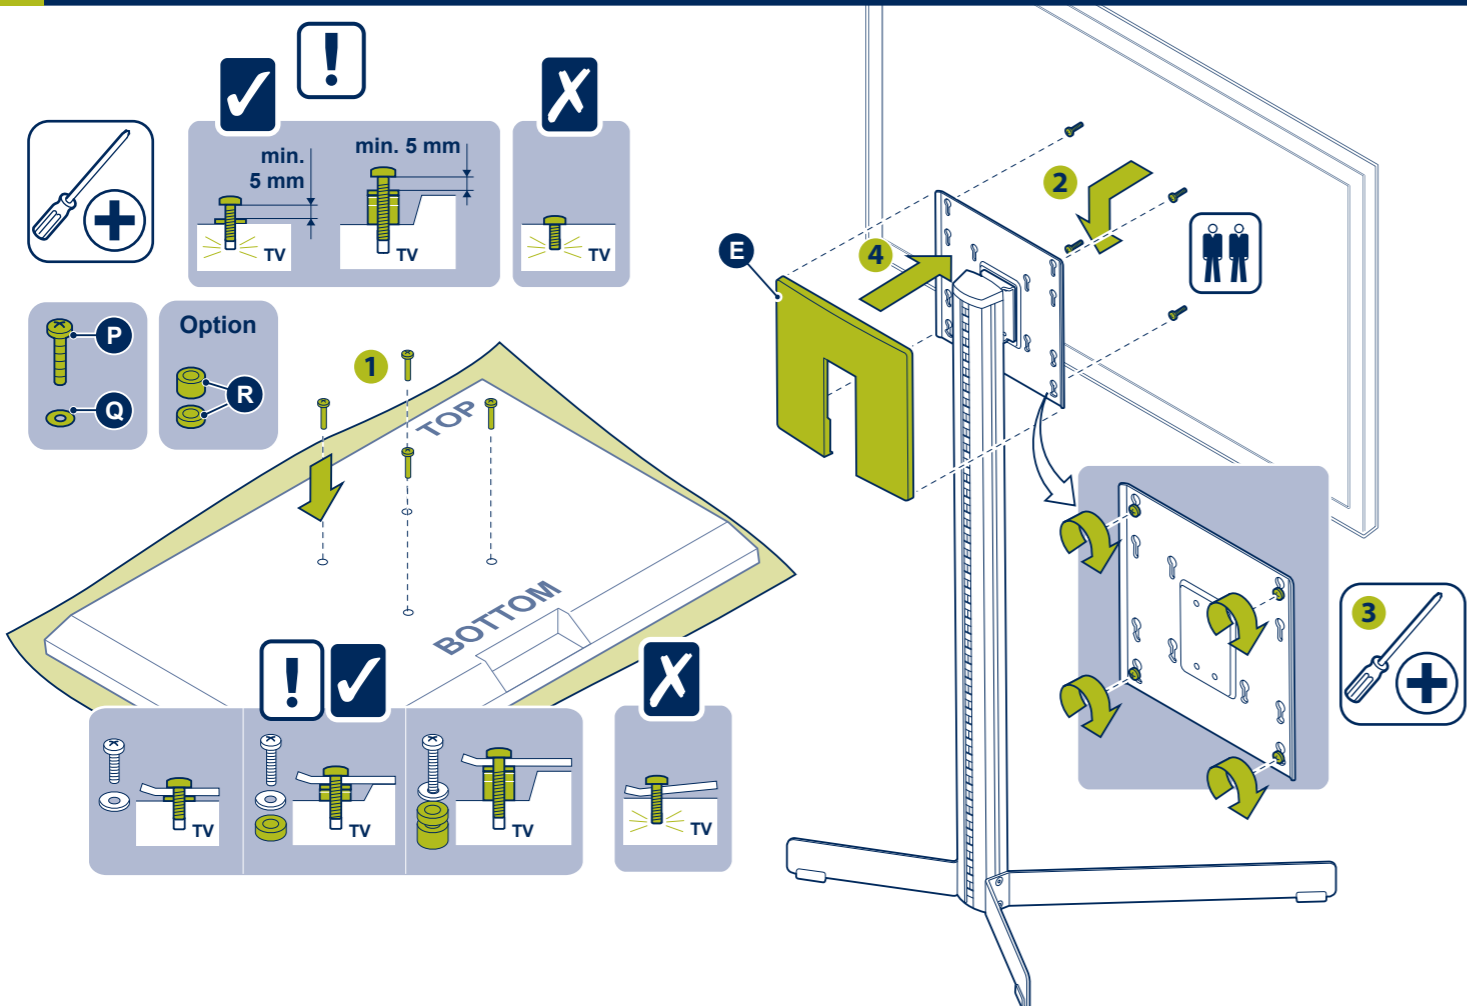

DESIGNED AND ENGINEERED  
IN THE NETHERLANDS  
MADE IN THE P.R.C.  
VOGEL'S PRODUCTS BV  
NL 5628 DB EINDHOVEN  
[WWW.VOGELS.COM](http://WWW.VOGELS.COM)

1 EFF 8230 / EFF 8330 - STAND

2 EFF 8330 - SCREEN

2 EFF 8230 - SCREEN

3 EFF 8330 - SCREEN ON STAND

4 EFF 8230 / EFF 8330 - CABLES