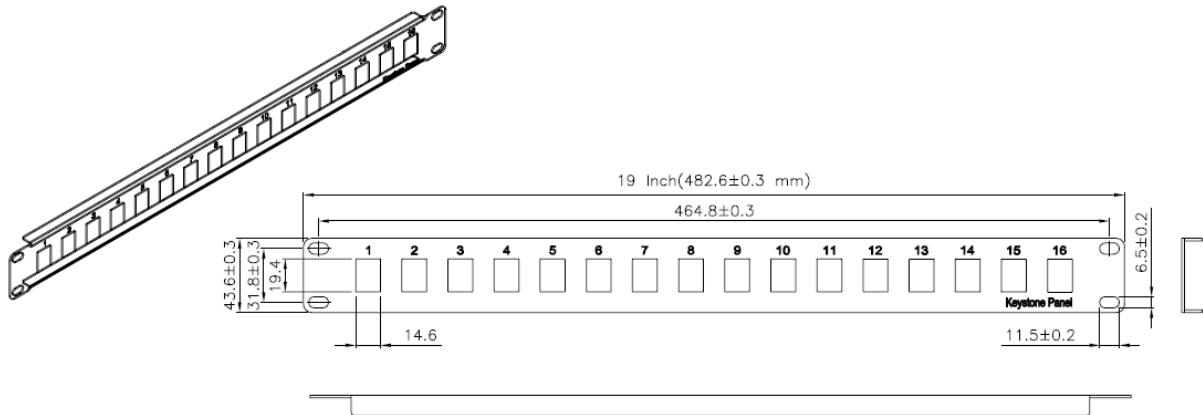

Technical Drawings

DN-91400