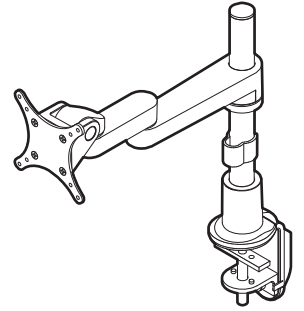

PFD 8523
Installation Instructions

<p>1</p>	<p>2</p>	<p>3</p>
<p>4</p>	<p>5</p>	<p>6</p>
<p>7</p>	<p>8</p>	<p style="text-align: center;">  www.vogels.com </p>

PFD 8523 Parts List

ITEM	DESCRIPTION / PART NO.	QUANTITY
A	3/32" Allen Wrench 700146	1
		
B	Monitor Tilter 405397	1
		
C	75/100mm VESA® Adapter Plate 1 105587	
		
D	10-32 x 3/8" Phillips Flat Head Screw 1 702281 (4-pack)	
		
E	M4 x 12mm Phillips Pan Head Screw 1 702096 (4-pack)	
		

ITEM	DESCRIPTION / PART NO.	QUANTITY
F	Dog Washer 105189	1
		
G	10-32 x 3/8" FPhMS w/Lock Patch 1 705198	
		
H	7/32" Allen Wrench 701127	1
		
I	Cable Clip 104533	1
		

FLEXmount™ Installation Instructions

* Hardware not included.

Grommet Hole

Side Bolt

- 1
- 2

* Hardware not included.

FLEXmount™ Parts List

ITEM	DESCRIPTION / PART NO.	QUANTITY
A	 Mount Cup 406715	1
B	 Mount Cup Rubber Sole 105553	1
C	 Cable Management 105538	1
D	 Large "L" Bracket 701117	1
E	 Small "L" Bracket 701116	1
F	 Rectangular Spacer 701544	1

ITEM	DESCRIPTION / PART NO.	QUANTITY
G	 3/8-16 x 1" Flat Socket Cap Screw 701124	1
H	 3/8-16 x 7/8" Flat Socket Cap Screw 701799	1
I	 3/8-16 Nylon Stop Nut 701418	1
J	 3/8-16 x 7/8" Button Socket Cap Screw 701122	1
K	 3/8-16 x 2-1/2" Hex Head Bolt 700268	1
L	 1/2-13 x 3" Socket Set Screw 701126	1