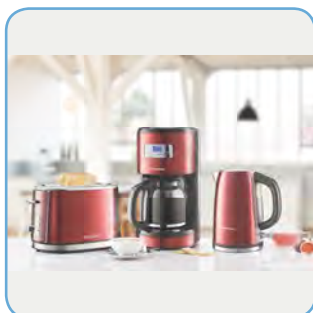

RED SENSEFOR A GOOD REASON
GRUNDIGKettle
WK 6330

Product data

- High performance kettle with **powerful 3000 W** and high-quality **stainless steel body**
- Trendy design with high-gloss **stainless steel surface in metallic red finish**
- Large **1.7 litre capacity**
- Water level indicator
- Automatic switch-off
- Convenient filling-up and cleaning thanks to **90° lid** and one-hand operation
- Illuminated on/off switch
- Stainless steel covered heat element for easy cleaning
- Thanks to boil-dry protection, the kettle switches off automatically if it does not contain any water
- Detachable and washable limescale water filter
- Cordless 360° base, ideal for right or left-handers
- Cable coil for safe and practical cable storage
- Colour: Metallic-Red / Stainless steel

360° base

Limescale water filter

Red Sense Series

4 013833 170068

Model number	WK 6330
Order number	GMN 3700
Packaging unit	3
Bar code	4013833170068
RRP*	

* recommended retail price of Grundig Intermedia GmbH