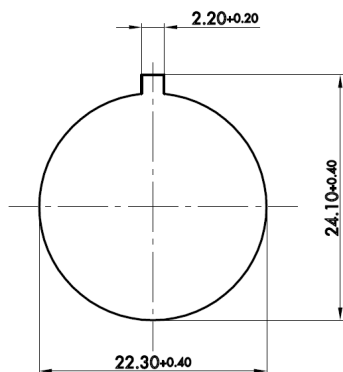

## R(R)(Q)J(VA)\_RJ45(\_Colour)(\_Length in CM)

### Technical Data

Type reference:	R(R)(Q)J(VA)_RJ45(_Colour)(_Length in CM)
Front jack:	RJ45 jack
Rear connector:	RJ45 connector
Cable:	Cat 5
Length:	if not specified, 60cm as a standard
Housing colour:	if not specified, titanium lacquered SW= black
Degree of protection:	IP65
Mounting hole:	22.3mm
Max. operating temperature:	-20°C ... 60°C
Max. storage temperature:	-25°C ... 80°C