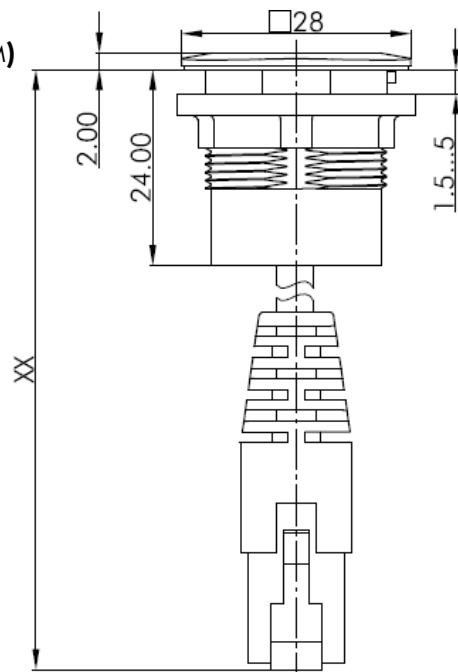

## R(R)(Q)J(VA)\_RJ45(\_Colour)(\_Length in CM)

### Technical Data

Type reference:	R(R)(Q)J(VA)_RJ45(_Colour)(_Length in CM)
Front jack:	RJ45 jack
Rear connector:	RJ45 connector
Cable:	Cat 5
Length:	if not specified, 60cm as a standard
Housing colour:	if not specified, titanium lacquered SW= black
Degree of protection:	IP65
Mounting hole:	22.3mm
Max. operating temperature:	-20°C ... 60°C
Max. storage temperature:	-25°C ... 80°C