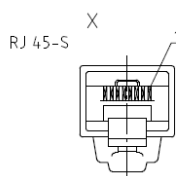

## R(R)(Q)J(VA)\_RJ45(\_Colour)(\_Length in CM)

### Technical Data

Type reference:	R(R)(Q)J(VA)_RJ45(_Colour)(_Length in CM)
Front jack:	RJ45 jack
Rear connector:	RJ45 connector
Cable:	Cat 5
Length:	if not specified, 60cm as a standard
Housing colour:	if not specified, titanium lacquered SW= black
Degree of protection:	IP65
Mounting hole:	22.3mm
Max. operating temperature:	-20°C ... 60°C
Max. storage temperature:	-25°C ... 80°C