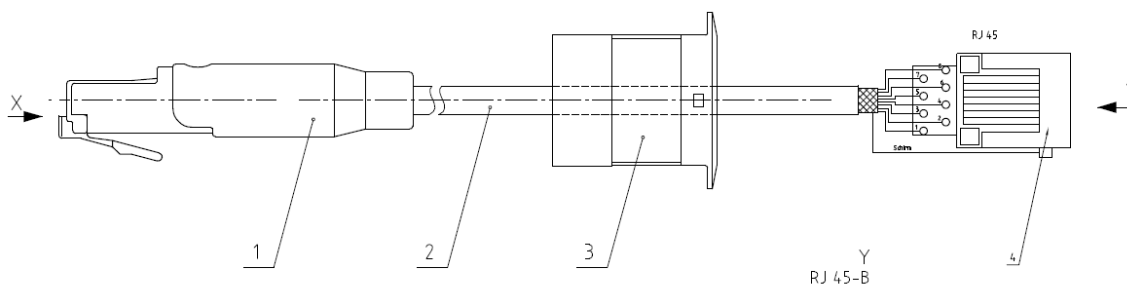

## R(R)(Q)J(VA)\_RJ45(\_Colour)(\_Length in CM)

### Technical Data

Type reference:	R(R)(Q)J(VA)_RJ45(_Colour)(_Length in CM)
Front jack:	RJ45 jack
Rear connector:	RJ45 connector
Cable:	Cat 5
Length:	if not specified, 60cm as a standard
Housing colour:	if not specified, titanium lacquered SW= black
Degree of protection:	IP65
Mounting hole:	22.3mm
Max. operating temperature:	-20°C ... 60°C
Max. storage temperature:	-25°C ... 80°C