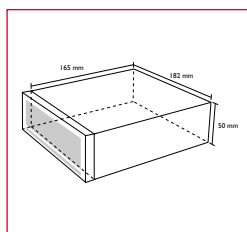

# RCD 120 BT

CD/USB/SD - FM TUNER, AUX-INPUT AND BLUETOOTH

Depth: 165mm

External microphone

Top view

- Max power 4x 75WATT
- LCD Display
- Plays USB and SD (up to 16GB)
- CD, MP3 and WMA playback
- ID3-Tag
- Aux-in 3.5mm stereo jack
- Bluetooth (handsfree calls, ext. microphone)
- A2DP + AVRCP audiostreaming
- 18FM presets
- RDS EON radio function
- 4 band preset equalizer
- RCA output
- Detachable frontpanel
- ISO connector (by cable loom)