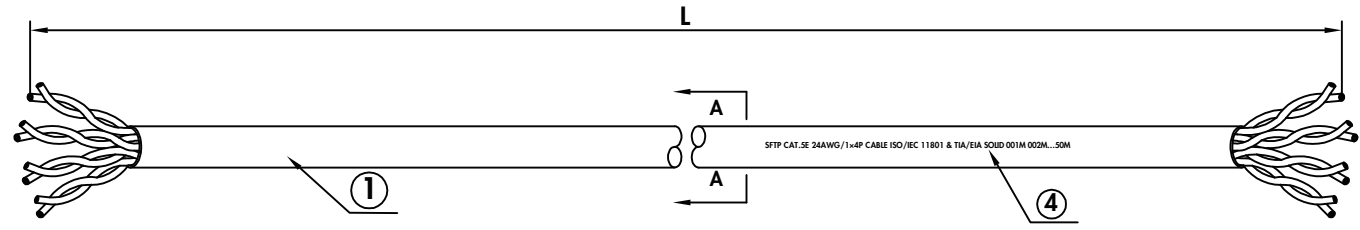

REVISIONS			
REV	DESCRIPTION	DATE	APPROVED
A			

A—A
8 : 1

ITEM NO	LENGTH(M)	CABLE BINDING(MM)	BOX SIZE(MM)	CARTON SIZE(MM)	CARTON Q'TY
CPV0030	50	Ø210	225*225*100	520*470*240	10
CPV007	100	Ø245	260*260*100	540*280*320	6
CPV009	305	Ø355	370*370*210	455*385*385	2

RoHS COMPLIANT TO DIRECTIVE 2011/65/EU

1	CABLE: SFTP CAT5E: (1/0.50CCA*1P)*4PAIRS+MYLAR+AL-FOIL+DRAIN(1*0.5CCA)+BRAID (16*5/0.12AL-MG)+TEARING LINE+CABLE JACKET:PVC, COLOR:GREY OD=5.5±0.2MM
2	CARTON:NORMAL CARTON
3	LABEL: EFFECT OF LABELING,SIZE: 180* 144MM CARTON BARCODE,SIZE:50*20MM
4	PRINTING: SFTP CAT.5E 24AWG/1x4P CABLE ISO/IEC 11801 & TIA/EIA SOLID 001M 002M... CE CPR Class Eca!

2direct GmbH			
PRODUCT TITLE			
CAT 5E INSTALLATION CABLE, SFTP			
ITEM NO.	DWG. NO.	REV. A	
COLOR VARIATIONS MAY OCCUR		SCALE: NONE	SHEET / 1

PACKAGING INFORMATION		
PACKING DIMENSION	mm	.XX
PACKING WEIGHT	kg	
CARTON DIMENSION	mm	.XXX
CARTON QUANTITY	pcs	
CARTON WEIGHT	kg	