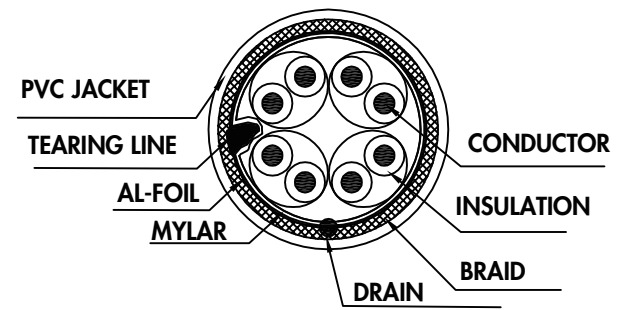

A—A
8 : 1

ITEM NO	LENGTH(M)	CABLE BINDING(MM)	BOX SIZE(MM)	CARTON SIZE(MM)	CARTON Q'TY
CPV0030	50	Ø210	225*225*100	520*470*240	10
CPV007	100	Ø245	260*260*100	540*280*320	6
CPV009	305	Ø355	370*370*210	455*385*385	2