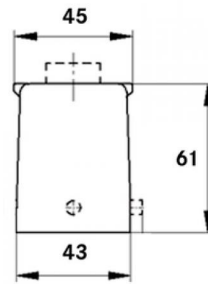

U.I. Lapp GmbH	DATASHEET	LAPP GROUP
	EPIC® H-B 16 TG-RO	10080900 14.11.2013

Product Management	Document: EPIC® H-B 16 TG-RO	2 / 2