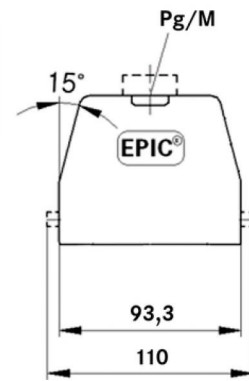

U.I. Lapp GmbH	DATASHEET	LAPP GROUP
	EPIC® H-B 16 TG-RO	10080900 14.11.2013

Product Management	Document: EPIC® H-B 16 TG-RO	2 / 2