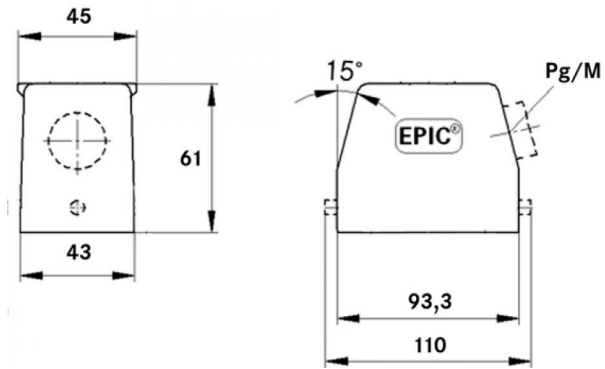

U.I. Lapp GmbH	DATASHEET	LAPP GROUP
	EPIC® H-B 16 TS-RO	10082900 14.11.2013

Product Management	Document: EPIC® H-B 16 TS-RO	2 / 2