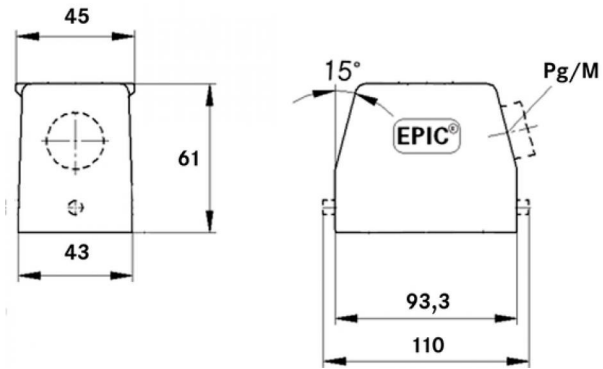

U.I. Lapp GmbH	DATASHEET	LAPP GROUP
	EPIC® H-B 16 TS-RO	19092900 14.11.2013

Product Management	Document: EPIC® H-B 16 TS-RO	2 / 2