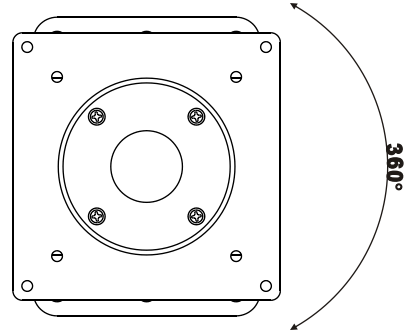

## Specification

\*Meet VESA standard 75X75/100X100 mm.  
\*Strong loading up to 15 kgs LCD Monitor.

FRONT VIEW

Unit:mm

I.

II.

III.

Finish

### MAIN PARTS

ITEM	1	2	3
PARTS			
QTY	1	1	1

### PARTS FOR TV BRACKETS

ITEM	4	5
PARTS		
QTY	4	4