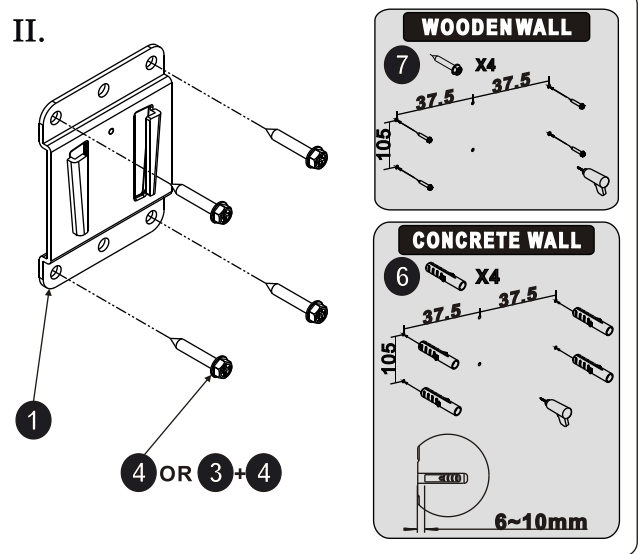

## Specification

\*Meet VESA standard 75X75/100X100 mm.  
\*Strong loading up to 15 kgs LCD Monitor.

FRONT VIEW

Unit:mm

I.

II.

III.

Finish

### MAIN PARTS

ITEM	1	2	3
PARTS			
QTY	1	1	1

### PARTS FOR TV BRACKETS

ITEM	4	5
PARTS		
QTY	4	4