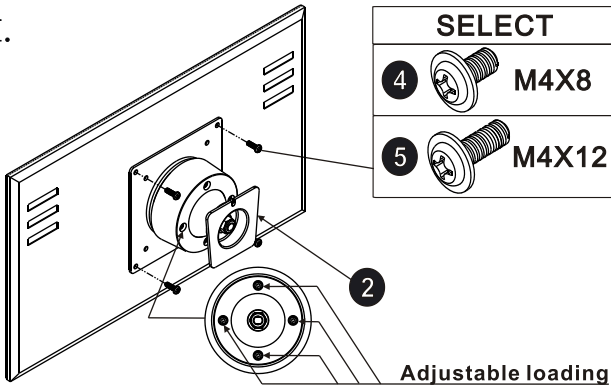

## Specification

\*Meet VESA standard 75X75/100X100 mm.  
\*Strong loading up to 15 kgs LCD Monitor.

FRONT VIEW

Unit:mm

I.

II.

III.

Finish

### MAIN PARTS

ITEM	1	2	3
PARTS			
QTY	1	1	1