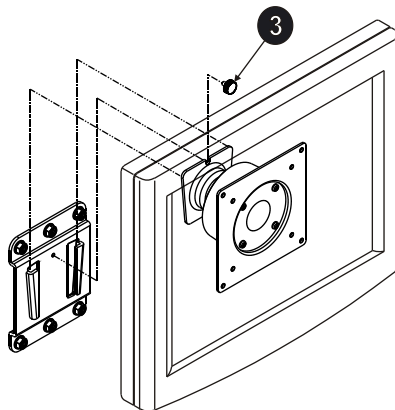

## Specification

\*Meet VESA standard 75X75/100X100 mm.  
\*Strong loading up to 15 kgs LCD Monitor.

FRONT VIEW

Unit:mm

I.

II.

III.

Finish

### MAIN PARTS

ITEM	1	2	3
PARTS			
QTY	1	1	1