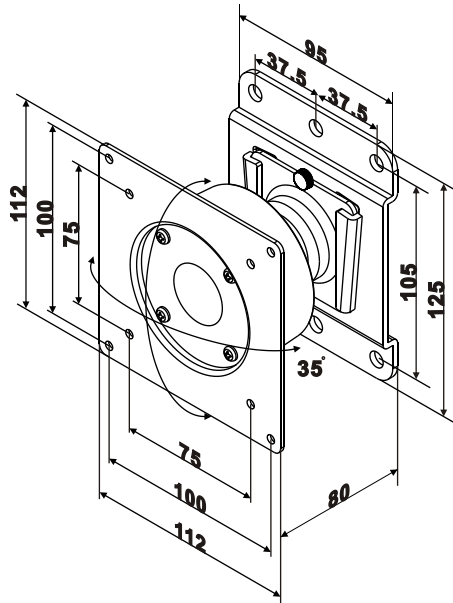

## Specification

\*Meet VESA standard 75X75/100X100 mm.  
\*Strong loading up to 15 kgs LCD Monitor.

FRONT VIEW

Unit:mm

I.

II.

III.

Finish

### MAIN PARTS

ITEM	1	2	3
PARTS			
QTY	1	1	1

### PARTS FOR TV BRACKETS

ITEM	4	5
PARTS		
QTY	4	4