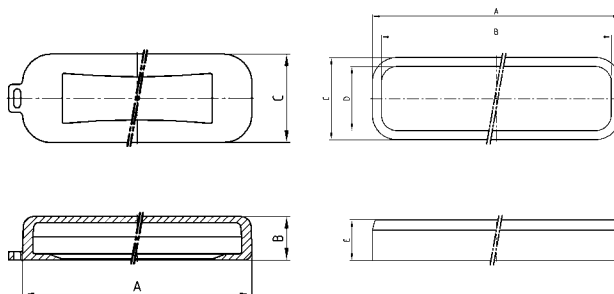

IP67 D-SUB PLASTIC HOOD AND ACCESSORIES

Straight cable entry – 9-50 pos. – large interior

RoHS compliant – CSA listed, File No.: LR 115000-1 – UL listed, File No.: E202784

DESCRIPTION

- Water resistant hood for Standard- and Combination D-SUB
- With large internal space for high power and coaxial contacts
- Material:
 - Plastic hood black: PBT + Glas filled, UL 94 V-0
 - Plastic hood metallized: ABS, UL 94 V-0
- Fastening:
 - M3 or 4-40 UNC short screws stainless steel
 - M3 or 4-40 UNC jack screws stainless steel
- Accessories: Protection cap and Outside sealing made from TPE
- Packaging: in pack units as a single package

PRODUCT DRAWING

Protection cap

Outside sealing

No. of pos.	A	B	C	No. of pos.	A +0.2	B +0.2	C +0.2	D +0.2	E +0.5
09	44.56	12.60	25.60	09	38.36	33.96	20.00	15.60	9.90
15	52.86	12.60	25.60	15	46.66	42.26	20.00	15.60	9.90
25	66.60	12.60	25.60	25	60.40	56.00	20.00	15.60	9.90
37	82.66	12.60	25.60	37	76.86	72.46	20.00	15.60	9.90
50	80.26	12.60	28.40	50	74.50	70.10	22.80	18.40	9.90

Shellsize	A	B	C		D	E	F +1 -3	G	Cable Ø	
			black/grey	metallized					black/grey	metallized
1	40.76	25.00	SW 22	SW 20	51.00	22.00	77.00	44.00	5 - 10	5 - 10
2	49.06	33.30	SW 24	SW 24	51.00	22.00	79.00	52.00	6 - 12	7 - 12
3	62.80	47.04	SW 24	SW 24	59.50	22.00	87.50	52.00	6 - 12	7 - 12
4	78.86	63.50	SW 33	SW 30	67.00	22.00	99.00	52.00	9 - 16	9 - 16
5	76.46	61.10	SW 42	SW 40	67.00	24.80	107.00	52.00	13 - 20	13 - 20

ORDER DATA

D-SUB PLASTIC HOOD – BLACK		
No. of pos.	Jack screw M3	Jack screw 4-40 UNC
09	165X15119X	165X14819X
15	165X15129X	165X14829X
25	165X15139X	165X14839X
37	165X15149X	165X14849X
50	165X15159X	165X14859X
No. of pos.	Short screw M3	Short screw 4-40 UNC
09	165X15169X	165X14869X
15	165X15179X	165X14879X
25	165X15189X	165X14889X
37	165X15199X	165X14899X
50	165X15209X	165X14909X