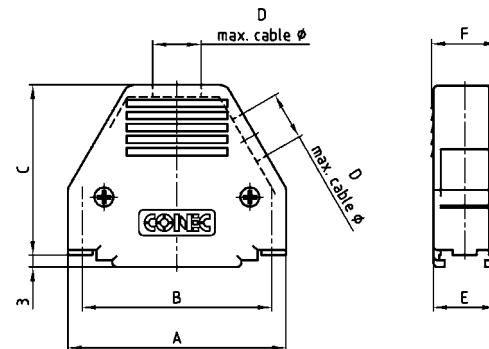

# D-SUB Plastic Hood

Straight or side cable entry – 9-50 pos. – Jack screws or slide lock mounting

RoHS compliant – CSA listed, File No.: LR 115000-1 – UL listed, File No.: E202784

## Description

- Integrated strain relief
- Entries not in use are blanked off with blanking plugs
- Material:
  - Plastic hood black: ABS, UL 94 V-0
  - Plastic hood metallized: ABS, UL 94 V-0
- Fastening:
  - 4-40 UNC short screws
  - Slide lock
- Packaging: in bulk or in pack units as a single package

## Product drawing

Housing with short slotted screw

Housing with slide lock

No. of pos.	A	B	C	Ø D	E	F
09	32.00	25.00	36.70	6.30	15.50	16.50
15	40.00	33.30	38.20	8.00	15.50	16.50
25	54.20	47.00	42.20	10.50	15.50	16.50
37	70.60	63.50	47.20	11.50	15.50	16.50
50	68.20	61.10	47.20	13.70	19.60	20.60

## Order data

D-SUB Plastic hood – Black		
No. of pos.	Design	Part Number
09	4-40 UNC Short screw	165X11239X
15	4-40 UNC Short screw	165X11249X
25	4-40 UNC Short screw	165X11259X
37	4-40 UNC Short screw	165X11269X
50	4-40 UNC Short screw	165X16539X
09	Slide lock version including spring	165X11279X
15	Slide lock version including spring	165X11289X
25	Slide lock version including spring	165X11299X
37	Slide lock version including spring	165X11309X
50	Slide lock version including spring	165X16549X