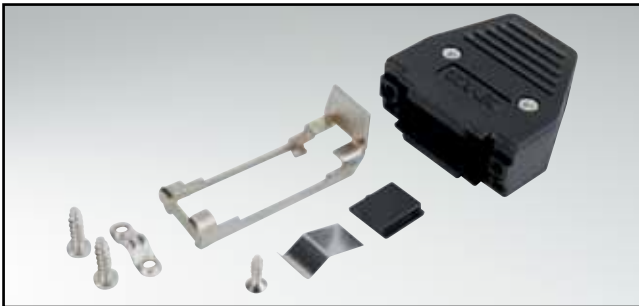

# D-SUB Plastic Hood

Straight or side cable entry – 9-50 pos. – Jack screws or slide lock mounting

RoHS compliant – CSA listed, File No.: LR 115000-1 – UL listed, File No.: E202784

## Description

- Integrated strain relief
- Entries not in use are blanked off with blanking plugs
- Material:
  - Plastic hood black: ABS, UL 94 V-0
  - Plastic hood metallized: ABS, UL 94 V-0
- Fastening:
  - 4-40 UNC short screws
  - Slide lock
- Packaging: in bulk or in pack units as a single package

## Product drawing

Housing with short slotted screw

Housing with slide lock

No. of pos.	A	B	C	Ø D	E	F
09	32.00	25.00	36.70	6.30	15.50	16.50
15	40.00	33.30	38.20	8.00	15.50	16.50
25	54.20	47.00	42.20	10.50	15.50	16.50
37	70.60	63.50	47.20	11.50	15.50	16.50
50	68.20	61.10	47.20	13.70	19.60	20.60

## Order data

D-SUB Plastic hood – Black		
No. of pos.	Design	Part Number
09	4-40 UNC Short screw	165X11239X
15	4-40 UNC Short screw	165X11249X
25	4-40 UNC Short screw	165X11259X
37	4-40 UNC Short screw	165X11269X
50	4-40 UNC Short screw	165X16539X
09	Slide lock version including spring	165X11279X
15	Slide lock version including spring	165X11289X
25	Slide lock version including spring	165X11299X
37	Slide lock version including spring	165X11309X
50	Slide lock version including spring	165X16549X