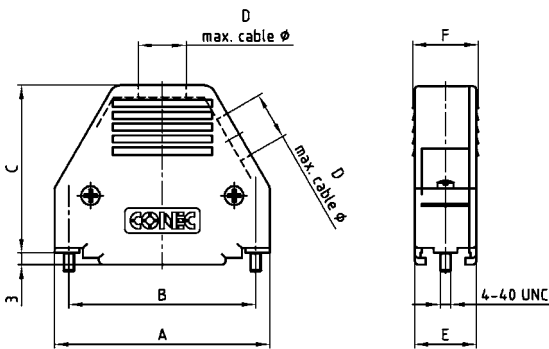

# D-SUB Plastic Hood

Straight or side cable entry – 9-50 pos. – Jack screws or slide lock mounting

RoHS compliant – CSA listed, File No.: LR 115000-1 – UL listed, File No.: E202784

## Description

- Integrated strain relief
- Entries not in use are blanked off with blanking plugs
- Material:
  - Plastic hood black: ABS, UL 94 V-0
  - Plastic hood metallized: ABS, UL 94 V-0
- Fastening:
  - 4-40 UNC short screws
  - Slide lock
- Packaging: in bulk or in pack units as a single package

## Product drawing

Housing with short slotted screw

Housing with slide lock

No. of pos.	A	B	C	Ø D	E	F
09	32.00	25.00	36.70	6.30	15.50	16.50
15	40.00	33.30	38.20	8.00	15.50	16.50
25	54.20	47.00	42.20	10.50	15.50	16.50
37	70.60	63.50	47.20	11.50	15.50	16.50
50	68.20	61.10	47.20	13.70	19.60	20.60

## Order data

D-SUB Plastic hood – Black		
No. of pos.	Design	Part Number
09	4-40 UNC Short screw	165X11239X
15	4-40 UNC Short screw	165X11249X
25	4-40 UNC Short screw	165X11259X
37	4-40 UNC Short screw	165X11269X
50	4-40 UNC Short screw	165X16539X
09	Slide lock version including spring	165X11279X
15	Slide lock version including spring	165X11289X
25	Slide lock version including spring	165X11299X
37	Slide lock version including spring	165X11309X
50	Slide lock version including spring	165X16549X