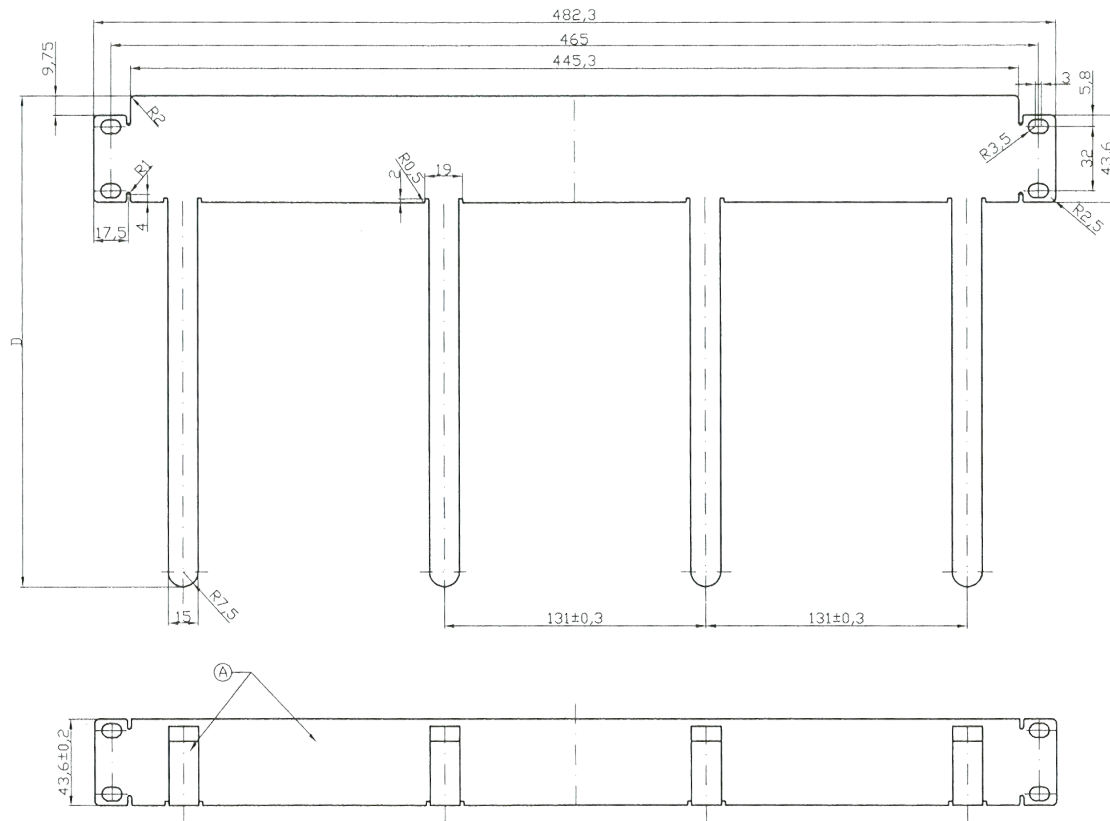

19" 1U Cable Routing Panel, with 4 Brackets RAL7035 / RAL9005

A = 60 mm
B = 50.5 mm
C = 33.5 mm
D = 227.7 mm

Art.-No.	U	Brackets	Bracket Material	Colour
699995	1	4	steel sheet	RAL7035, light grey
699995TS	1	4	steel sheet	RAL9005, deep black

- For clearly an orderly cable routing in the 19" level
- Number of brackets: 4
- Material: steel sheet 1.5 mm
- Painting RAL7035 light grey / RAL9005 deep black

RoHS
compliant

Created BT	Date 12.12.12
Last rev. MN	Date 04.07.13

Cable Routing Panel
19" 1U, 4 Brackets
699995 / 699995TS