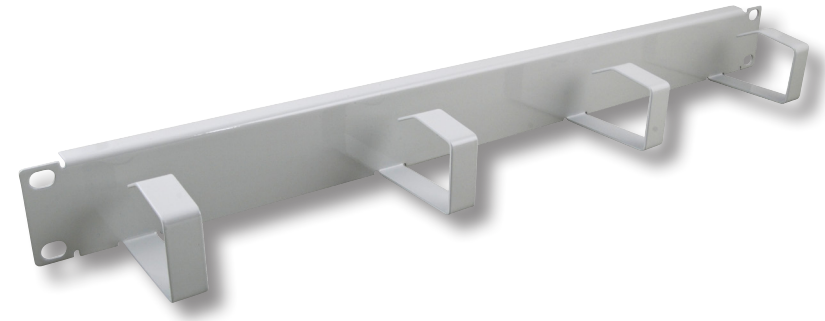

19" 1U Cable Routing Panel, with 4 Brackets RAL7035 / RAL9005

A = 60 mm
B = 50.5 mm
C = 33.5 mm
D = 227.7 mm

Art.-No.	U	Brackets	Bracket Material	Colour
699995	1	4	steel sheet	RAL7035, light grey
699995TS	1	4	steel sheet	RAL9005, deep black

- For clearly an orderly cable routing in the 19" level
- Number of brackets: 4
- Material: steel sheet 1.5 mm
- Painting RAL7035 light grey / RAL9005 deep black

RoHS
compliant

Created BT	Date 12.12.12
Last rev. MN	Date 04.07.13

Cable Routing Panel
19" 1U, 4 Brackets
699995 / 699995TS