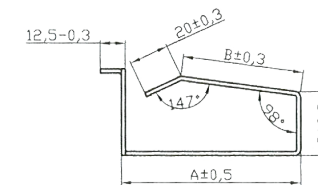

19" 1U Cable Routing Panel, with 4 Brackets RAL7035 / RAL9005

A = 60 mm
B = 50.5 mm
C = 33.5 mm
D = 227.7 mm

Art.-No.	U	Brackets	Bracket Material	Colour
699995	1	4	steel sheet	RAL7035, light grey
699995TS	1	4	steel sheet	RAL9005, deep black

- For clearly an orderly cable routing in the 19" level
- Number of brackets: 4
- Material: steel sheet 1.5 mm
- Painting RAL7035 light grey / RAL9005 deep black

RoHS
compliant

Created BT	Date 12.12.12
Last rev. MN	Date 04.07.13

Cable Routing Panel
19" 1U, 4 Brackets
699995 / 699995TS