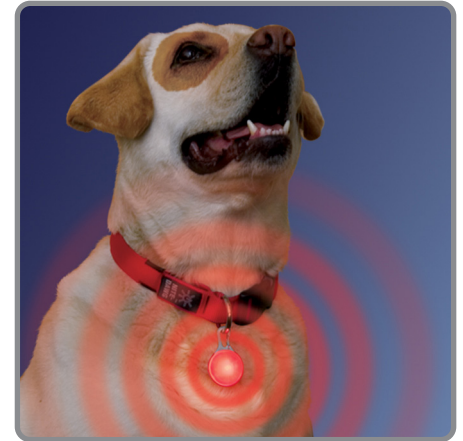

SPOTLIT™

LED Carabiner Light

This bright little LED carabiner is multi-functional, mega-useful, and overall, a mighty handy little device.

Our SpotLit LED is the perfect mini-beacon whenever you need a little help in the dark. Set in a lightweight stainless steel carabiner, it attaches quickly and securely to key rings, jackets - just about anything with a hook or zipper. Its long-lasting LED provides an ambient glow bright enough for everything from reading fine print to finding your car door keyhole. Attached to things like tent lines and camping gear, it provides instant location of hazards and necessities; attached to your person (jacket, backpack, running belt) it tells other people where you are, when they might not otherwise see you. Choose from two modes: press once for steady glow, twice for continuous flash. Water-resistant, long-life, replaceable batteries included.

- ⊕ Weather resistant
- ⊕ Secure stainless steel spring clip easily clips anywhere you need a little light!
- ⊕ Push button switch
- ⊕ Glow and flash modes
- ⊕ Battery run time:
Glow mode: 20 hours
Flash mode: 25 hours
- ⊕ Easily replaceable 2 x 2016 3V lithium battery included
- ⊕ Available with a white translucent body in the following LED colors: Red, White, Blue, Green, and Disc-O (micro-chip controlled LED that cycles through the color spectrum)
- ⊕ Available with a white LED in the following translucent body colors: Pink, Lime Green, or Orange
- ⊕ Dimensions: 2" x 1.25" x .75"
- ⊕ Weight: .6 ounces (17g)
- ⊕ Customization Available - Print your logo or company name