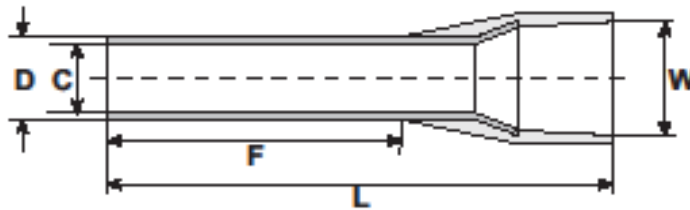

Ferrules with PVC insulation 16 mm², ivory,
100 pieces/set
Item no. 1091275

Version 02/14

Dimension (F) $12 \pm 0.2\text{mm}$; (L) $22.2 \pm 1.0\text{mm}$; (W) $8.8 \pm 0.2\text{mm}$;
(C) $5.8 \pm 0.1\text{mm}$; (D) $6.2 \pm 0.1\text{mm}$

Wire range.....16mm²

Type of connector.....AWG 6

Color.....Ivory

Material.....Tinned Copper

Changes in technology and equipment reserved.

© Copyright 2013 by Conrad Electronic SE.