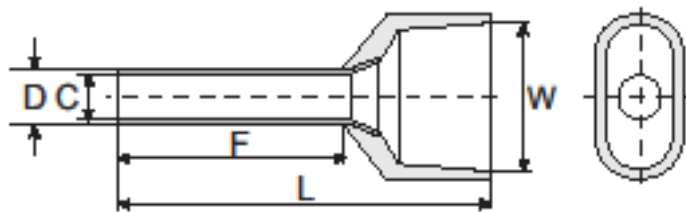

Twincable Ferrules with PVC insulation 2x4 mm², orange, 100 pieces/set

Version 02/14

Item no. 1091318

Dimension	(F) 12 ±0.2mm ; (L) 23.1 ±1.0mm ; (W) 8.8 ±0.2mm ; (C) 3.8 ±0.2mm ; (D) 4.2 ±0.2mm
Wire range.....	2x4mm ²
Type of connector.....	AWG 2x12
Color.....	Orange
Material.....	Tinned Copper