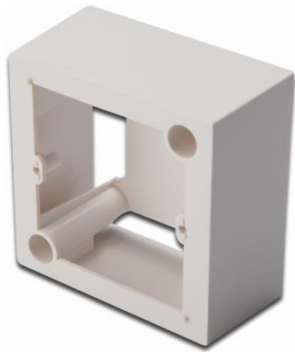

DIGITUS® Surface Mount Box for Front Plates

✓ Extension of front plates

✓ Dimensions: 80x80 mm

✓ Easy installation

✓ French layout

Abstract

DIGITUS® Surface Mount Box for Front Plates, 80x80 mm, French layout

Features

- Compatible with DIGITUS® keystone front plates 80x80 mm
- Color similar pure white
- French layout

Product Overview

The DIGITUS® Surface Mount Boxes are the perfect solution to extend your data outlets.

Product Number Information

DN-93804 DIGITUS® Surface Mount Box for Front Plates, 80x80 mm, French layout

Product Number Information - Front Plates

DN-93802 DIGITUS® Front Plate for Keystone Modules, 2x RJ45, dust protection, 80x80 mm, French layout