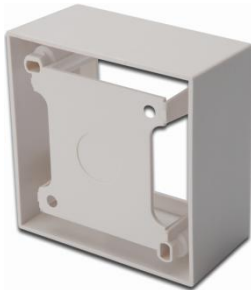

DIGITUS® Surface Mount Box for Front Plates

✓ Extension of front plates

✓ Dimensions: 80x80 mm

✓ Easy installation

✓ French layout

Abstract

DIGITUS® Surface Mount Box for Front Plates, 80x80 mm, French layout

Features

- Compatible with DIGITUS® keystone front plates 80x80 mm
- Color similar pure white
- French layout

Product Overview

The DIGITUS® Surface Mount Boxes are the perfect solution to extend your data outlets.

Product Number Information

DN-93804 DIGITUS® Surface Mount Box for Front Plates, 80x80 mm, French layout

Product Number Information - Front Plates

DN-93802 DIGITUS® Front Plate for Keystone Modules, 2x RJ45, dust protection, 80x80 mm, French layout