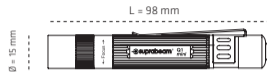

Flood light:

65°

Manual

Thank you for purchasing our Suprabeam Q1mini.

It combines micro size and extreme power making it ideal for precise and professional use.

For more info:

Q1mini

Hours:	< 5 h
Battery:	1 x AAA Alkaline or NiMH
Beam angle:	Variable_Spot 5°_Flood 65°
Beam Distance:	60 m
Case Material	Anodized Aluminium
Weight:	38 g
Temp.	-20°C to + 50°C
IP Rating	x4
LED Type:	1 CREE LED Chip