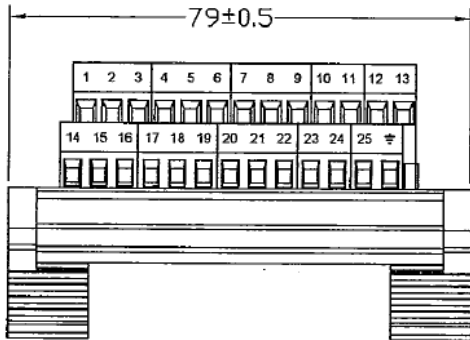

MOD-25-M

Green Color

(A) *

(B) *

DECA

CONFIRMED & ACCEPTED BY

Distributed by Conrad Electronic SE

PART NO.	MOD-25-M	VERSION	B	CONFIRMED BY	<i>Alan</i>
SHEET OF	2/2	METRIC	MM	DRAWN BY	<i>alan</i>
		DATE	2010/12/29	GENERAL MANAGER	<i>G. Ellert</i>