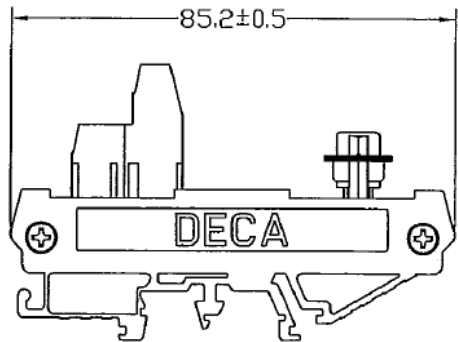

MOD-25-M

Green Color

(A) *

(B) *

DECA

CONFIRMED & ACCEPTED BY

Distributed by Conrad Electronic SE

PART NO.	MOD-25-M	VERSION	B	CONFIRMED BY	<i>Alan</i>
SHEET OF	2/2	METRIC	MM	DRAWN BY	<i>alan</i>
		DATE	2010/12/29	GENERAL MANAGER	<i>G. Ellert</i>