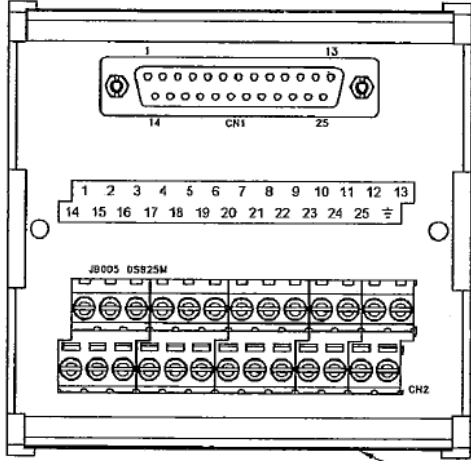

MOD-25-M

Green Color

(A) *

(B) *

DECA

CONFIRMED & ACCEPTED BY

Distributed by Conrad Electronic SE

PART NO.	MOD-25-M	VERSION	B	CONFIRMED BY	<i>Alan</i>
SHEET OF	2/2	METRIC	MM	DRAWN BY	<i>alan</i>
		DATE	2010/12/29	GENERAL MANAGER	<i>G. Ellert</i>