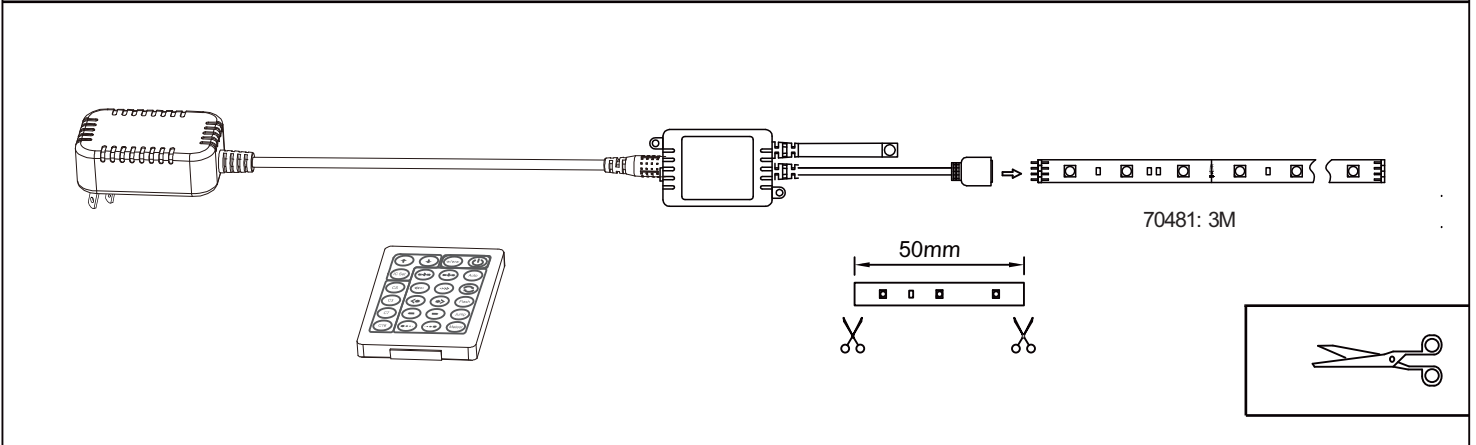

# Safety Instructions

0, 1, 6, 8, 11, 12, 15,  
22, 23, 25, 28

Info Hotline **+49 (0) 5041 998 389**

Mon. - Do. 7<sup>00</sup> - 20<sup>00</sup>

Fr. 7<sup>00</sup> - 17<sup>00</sup>

**Paulmann Licht GmbH**

Quezinger Feld 2  
31832 Springe / Germany  
[www.paulmann.com](http://www.paulmann.com)

Art.-Nr.:

**704.80**

**704.81**

(+MA 173)  
PMK 02/14

- |  |   |  |   |
|--|---|--|---|
|  | Light increases when in static mode, speed increases when in dynamic mode and IC number increases when in IC setting mode |  | Light decrease when in static mode, speed decrease when in dynamic mode and IC number decreases when in IC setting mode |
|  | WWW shift key   |  | ON/OFF key  |
|  | IC number setting   |  | flow to two terminals from centre (CS,C3,C7,C16)  |
|  | flow to centre from two terminals (CS,C3,C7,C16)  |  | Auto-cycle mode   |
|  | eight-color choice key in static model  |  | Trail into left ċ CS,C3,C7,C16 Ď  |
|  | Trail into right ċ CS,C3,C7,C16 Ď   |  | Trail from two directions in turn   |
|  | three-color choice key in static model  |  | Horse race to left direction (CS,C3,C7,C16)   |
|  | Horse race to right direction (CS,C3,C7,C16)  |  | Flash function key (CS,C3,C7,C16)   |
|  | seven-color choice key in static model  |  | spread to left (CS,C3,C7,C16)   |
|  | spread to right (CS,C3,C7,C16)  |  | Jump efficient key (CS,C3,C7,C16)   |
|  | sixteen-color choice key in static model  |  | Queued color running to left with a tag (CS,C3,C7,C16)  |
|  | Queued color running to right with a tag (CS,C3,C7,C16)   |  | Queued color running with a tag from two directions in turn   |