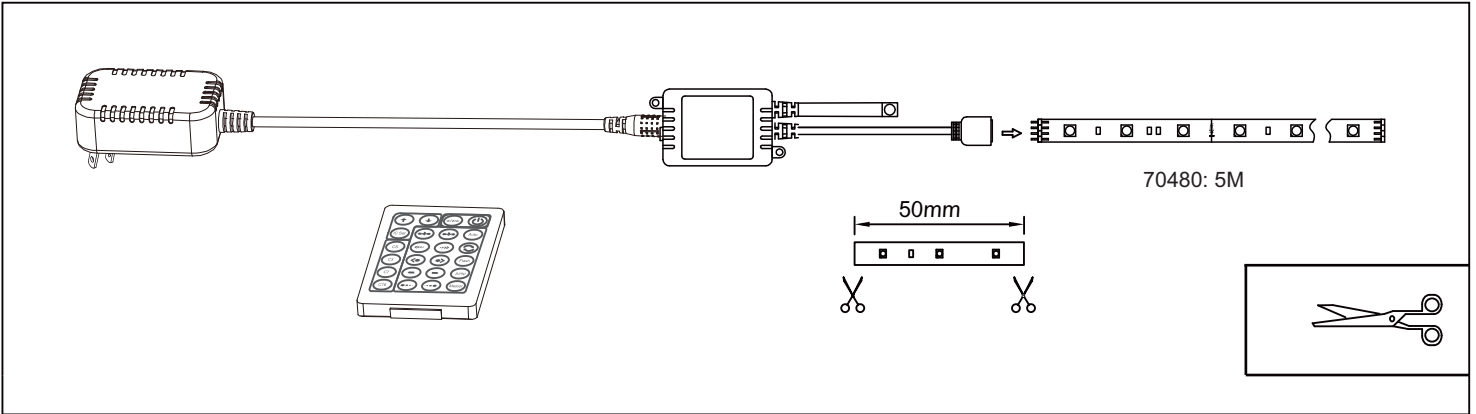

# Safety Instructions

0, 1, 6, 8, 11, 12, 15,  
22, 23, 25, 28

Info Hotline **+49 (0) 5041 998 389**

Mon. - Do. 7<sup>00</sup> - 20<sup>00</sup>

Fr. 7<sup>00</sup> - 17<sup>00</sup>

**Paulmann Licht GmbH**

Quezinger Feld 2  
31832 Springe / Germany  
[www.paulmann.com](http://www.paulmann.com)

Art.-Nr.:

**704.80**

**704.81**

(+MA 173)  
PMK 02/14

- |  |   |  |   |
|--|---|--|---|
|  | Light increases when in static mode, speed increases when in dynamic mode and IC number increases when in IC setting mode |  | Light decrease when in static mode, speed decrease when in dynamic mode and IC number decreases when in IC setting mode |
|  | WWW shift key   |  | ON/OFF key  |
|  | IC number setting   |  | flow to two terminals from centre (CS,C3,C7,C16)  |
|  | flow to centre from two terminals (CS,C3,C7,C16)  |  | Auto-cycle mode   |
|  | eight-color choice key in static model  |  | Trail into left ċ CS,C3,C7,C16 Ď  |
|  | Trail into right ċ CS,C3,C7,C16 Ď   |  | Trail from two directions in turn   |
|  | three-color choice key in static model  |  | Horse race to left direction (CS,C3,C7,C16)   |
|  | Horse race to right direction (CS,C3,C7,C16)  |  | Flash function key (CS,C3,C7,C16)   |
|  | seven-color choice key in static model  |  | spread to left (CS,C3,C7,C16)   |
|  | spread to right (CS,C3,C7,C16)  |  | Jump efficient key (CS,C3,C7,C16)   |
|  | sixteen-color choice key in static model  |  | Queued color running to left with a tag (CS,C3,C7,C16)  |
|  | Queued color running to right with a tag (CS,C3,C7,C16)   |  | Queued color running with a tag from two directions in turn   |