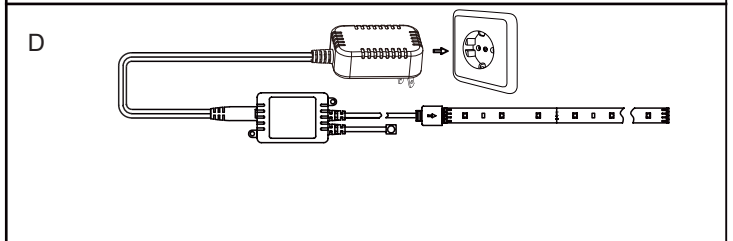

Quezinger Feld 2  
31832 Springe / Germany  
[www.paulmann.com](http://www.paulmann.com)

Art.-Nr.:

**704.80**

**704.81**

(+MA 173)  
PMK 02/14

- |  |   |  |   |
|--|---|--|---|
|  | Light increases when in static mode, speed increases when in dynamic mode and IC number increases when in IC setting mode |  | Light decrease when in static mode, speed decrease when in dynamic mode and IC number decreases when in IC setting mode |
|  | WWW shift key   |  | ON/OFF key  |
|  | IC number setting   |  | flow to two terminals from centre (CS,C3,C7,C16)  |
|  | flow to centre from two terminals (CS,C3,C7,C16)  |  | Auto-cycle mode   |
|  | eight-color choice key in static model  |  | Trail into left ċ CS,C3,C7,C16 Ď  |
|  | Trail into right ċ CS,C3,C7,C16 Ď   |  | Trail from two directions in turn   |
|  | three-color choice key in static model  |  | Horse race to left direction (CS,C3,C7,C16)   |
|  | Horse race to right direction (CS,C3,C7,C16)  |  | Flash function key (CS,C3,C7,C16)   |
|  | seven-color choice key in static model  |  | spread to left (CS,C3,C7,C16)   |
|  | spread to right (CS,C3,C7,C16)  |  | Jump efficient key (CS,C3,C7,C16)   |
|  | sixteen-color choice key in static model  |  | Queued color running to left with a tag (CS,C3,C7,C16)  |
|  | Queued color running to right with a tag (CS,C3,C7,C16)   |  | Queued color running with a tag from two directions in turn   |