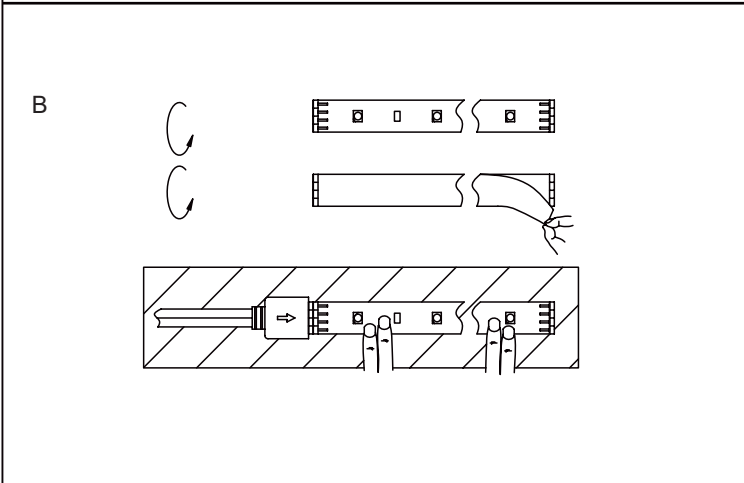

Quezinger Feld 2  
31832 Springe / Germany  
[www.paulmann.com](http://www.paulmann.com)

Art.-Nr.:

**704.80**

**704.81**

(+MA 173)  
PMK 02/14

- |  |   |  |   |
|--|---|--|---|
|  | Light increases when in static mode, speed increases when in dynamic mode and IC number increases when in IC setting mode |  | Light decrease when in static mode, speed decrease when in dynamic mode and IC number decreases when in IC setting mode |
|  | WWW shift key   |  | ON/OFF key  |
|  | IC number setting   |  | flow to two terminals from centre (CS,C3,C7,C16)  |
|  | flow to centre from two terminals (CS,C3,C7,C16)  |  | Auto-cycle mode   |
|  | eight-color choice key in static model  |  | Trail into left ċ CS,C3,C7,C16 Ď  |
|  | Trail into right ċ CS,C3,C7,C16 Ď   |  | Trail from two directions in turn   |
|  | three-color choice key in static model  |  | Horse race to left direction (CS,C3,C7,C16)   |
|  | Horse race to right direction (CS,C3,C7,C16)  |  | Flash function key (CS,C3,C7,C16)   |
|  | seven-color choice key in static model  |  | spread to left (CS,C3,C7,C16)   |
|  | spread to right (CS,C3,C7,C16)  |  | Jump efficient key (CS,C3,C7,C16)   |
|  | sixteen-color choice key in static model  |  | Queued color running to left with a tag (CS,C3,C7,C16)  |
|  | Queued color running to right with a tag (CS,C3,C7,C16)   |  | Queued color running with a tag from two directions in turn   |