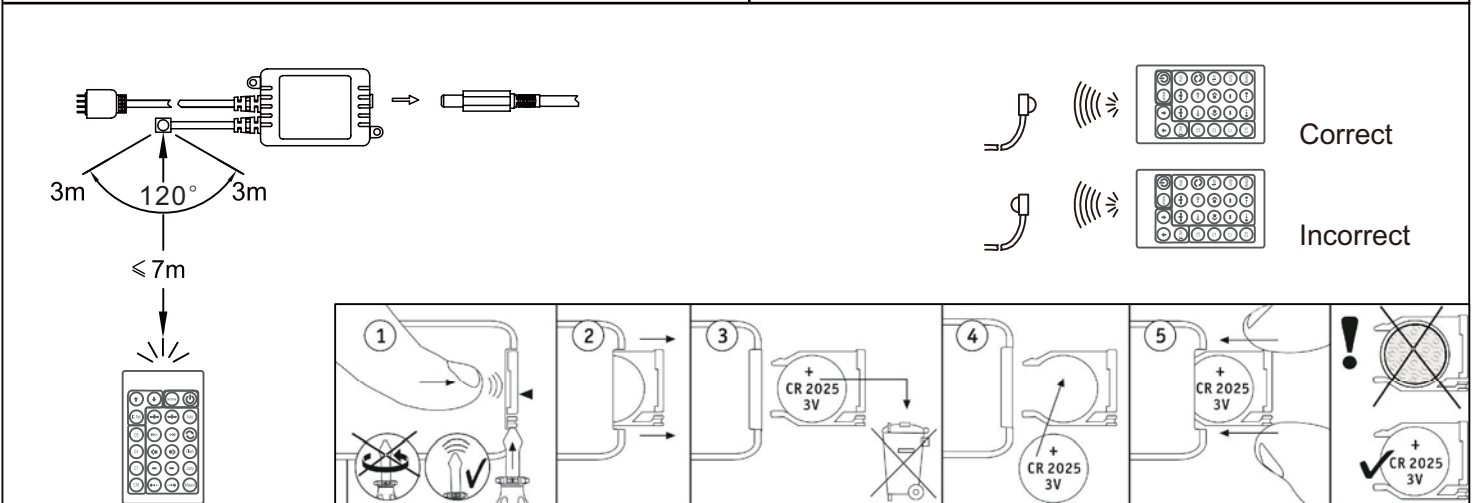

Quezinger Feld 2  
31832 Springe / Germany  
[www.paulmann.com](http://www.paulmann.com)

Art.-Nr.:

**704.80**

**704.81**

(+MA 173)  
PMK 02/14

- |  |   |  |   |
|--|---|--|---|
|  | Light increases when in static mode, speed increases when in dynamic mode and IC number increases when in IC setting mode |  | Light decrease when in static mode, speed decrease when in dynamic mode and IC number decreases when in IC setting mode |
|  | WWW shift key   |  | ON/OFF key  |
|  | IC number setting   |  | flow to two terminals from centre (CS,C3,C7,C16)  |
|  | flow to centre from two terminals (CS,C3,C7,C16)  |  | Auto-cycle mode   |
|  | eight-color choice key in static model  |  | Trail into left ċ CS,C3,C7,C16 Ď  |
|  | Trail into right ċ CS,C3,C7,C16 Ď   |  | Trail from two directions in turn   |
|  | three-color choice key in static model  |  | Horse race to left direction (CS,C3,C7,C16)   |
|  | Horse race to right direction (CS,C3,C7,C16)  |  | Flash function key (CS,C3,C7,C16)   |
|  | seven-color choice key in static model  |  | spread to left (CS,C3,C7,C16)   |
|  | spread to right (CS,C3,C7,C16)  |  | Jump efficient key (CS,C3,C7,C16)   |
|  | sixteen-color choice key in static model  |  | Queued color running to left with a tag (CS,C3,C7,C16)  |
|  | Queued color running to right with a tag (CS,C3,C7,C16)   |  | Queued color running with a tag from two directions in turn   |