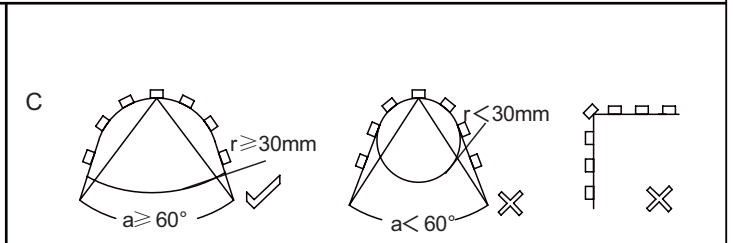

Quezinger Feld 2  
31832 Springe / Germany  
[www.paulmann.com](http://www.paulmann.com)

Art.-Nr.:

**704.80**

**704.81**

(+MA 173)  
PMK 02/14

- |  |   |  |   |
|--|---|--|---|
|  | Light increases when in static mode, speed increases when in dynamic mode and IC number increases when in IC setting mode |  | Light decrease when in static mode, speed decrease when in dynamic mode and IC number decreases when in IC setting mode |
|  | WWW shift key   |  | ON/OFF key  |
|  | IC number setting   |  | flow to two terminals from centre (CS,C3,C7,C16)  |
|  | flow to centre from two terminals (CS,C3,C7,C16)  |  | Auto-cycle mode   |
|  | eight-color choice key in static model  |  | Trail into left ċ CS,C3,C7,C16 Ď  |
|  | Trail into right ċ CS,C3,C7,C16 Ď   |  | Trail from two directions in turn   |
|  | three-color choice key in static model  |  | Horse race to left direction (CS,C3,C7,C16)   |
|  | Horse race to right direction (CS,C3,C7,C16)  |  | Flash function key (CS,C3,C7,C16)   |
|  | seven-color choice key in static model  |  | spread to left (CS,C3,C7,C16)   |
|  | spread to right (CS,C3,C7,C16)  |  | Jump efficient key (CS,C3,C7,C16)   |
|  | sixteen-color choice key in static model  |  | Queued color running to left with a tag (CS,C3,C7,C16)  |
|  | Queued color running to right with a tag (CS,C3,C7,C16)   |  | Queued color running with a tag from two directions in turn   |