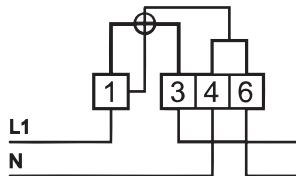

Schaltbild Wechselstromzähler:

Bayerische Zählerrevision BAUER GmbH
Breitenbergstrasse 2
87719 Mindelheim