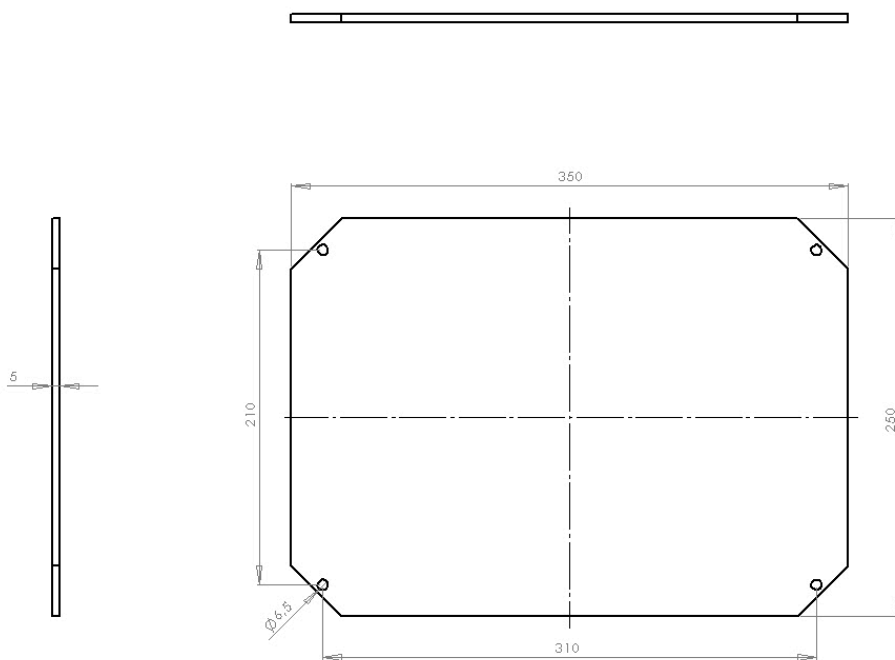

MPX ARCA 4030

Sample image

Order symbol : MPX ARCA 4030

Product nr : 8120743

Description : Mounting plate (350x250 mm)

Remarks : Isolated, for sizes 400x300x150/210

EAN : 6418074082657

El. number :

- Finland : 3423825
- Denmark : 8212094505

Dimensions :

	Height	Width	Depth
mm :	350	250	15
inch :	13.78	9.84	0.59

Ratings :

Electrical insulation :	Not insulated
Halogen free (DIN/VDE 0472, Part 815) :	No
UV resistance :	-