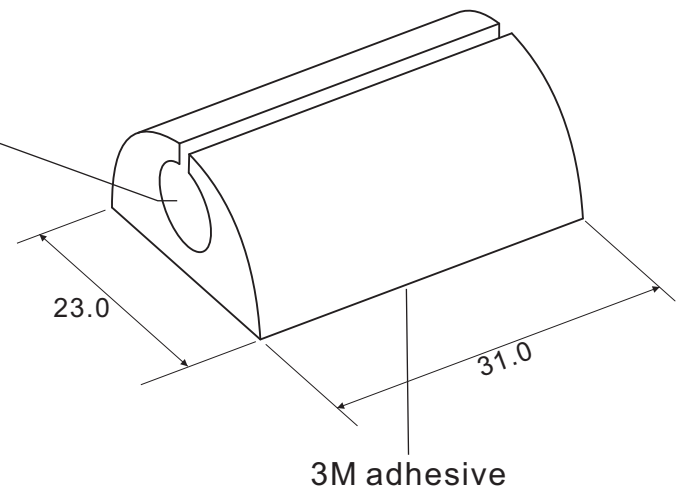

A B C D E F G H

1
2
3
4
5
6

Bundle range 8mm max.

Specification

Color: Black / White / Grey
Material: Soft PVC

PART No.	
SWC-08BK	Black
SWC-08WT	White
SWC-08GY	Grey
NAME	Soft clip, straight shaped

DATE	REVISION	APPROVAL BY	DIMENSION	mm ±0.2
			DRAW BY	Vivian Lai
			APPROVAL BY	Rikki So
			DATE	21-02-2014