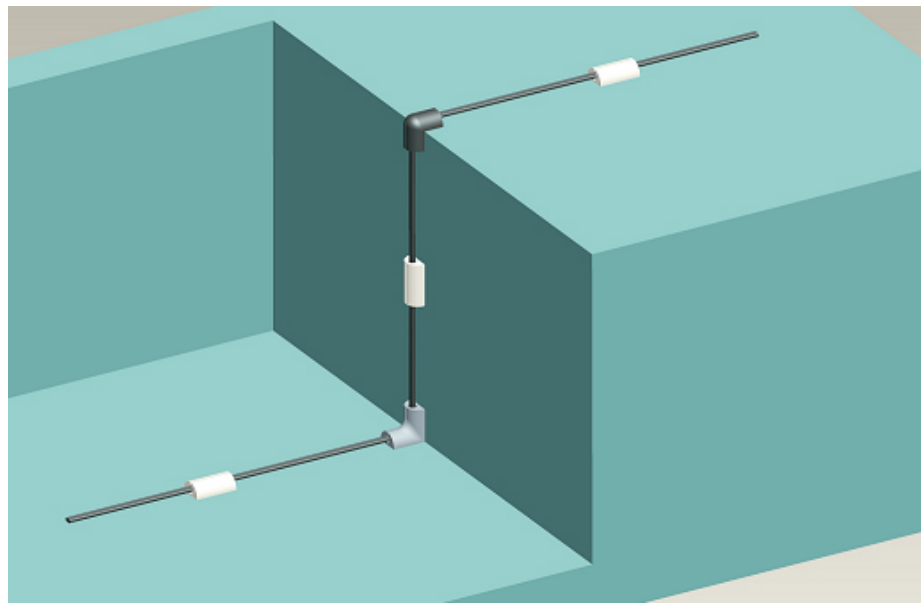

A B C D E F G H

1
2
3
4
5
6

Bundle range 8mm max.

Specification

Color: Black / White / Grey
Material: Soft PVC

PART No.	
SWC-08BK	Black
SWC-08WT	White
SWC-08GY	Grey
NAME	Soft clip, straight shaped

DATE	REVISION	APPROVAL BY	DIMENSION	mm ±0.2
			DRAW BY	Vivian Lai
			APPROVAL BY	Rikki So
			DATE	21-02-2014