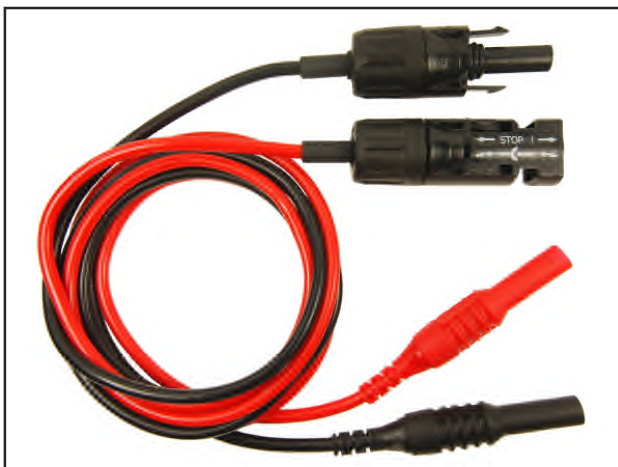

### CIH299430 - 30m

Earth Continuity Extension Reel to 4mm Plug.  
Length : 30m  
1 x Push fit Croc Clip.

### CIH299450 - 50m

Earth Continuity Extension Reel to 4mm Plug.  
Length : 50m  
1 x Push fit Croc Clip.

Packed in Bag / Box.

### CIH22105

LV Earth Bond Lead - Black shrouded Croc Clip to  
4mm plug.  
Length : 2m  
Packed in plastic wallet.  
Alternative lengths available.

### CIH7250

MC4 to 4mm Plug Leadset - pair Male and Female  
Length : 1m  
Packed in plastic wallet