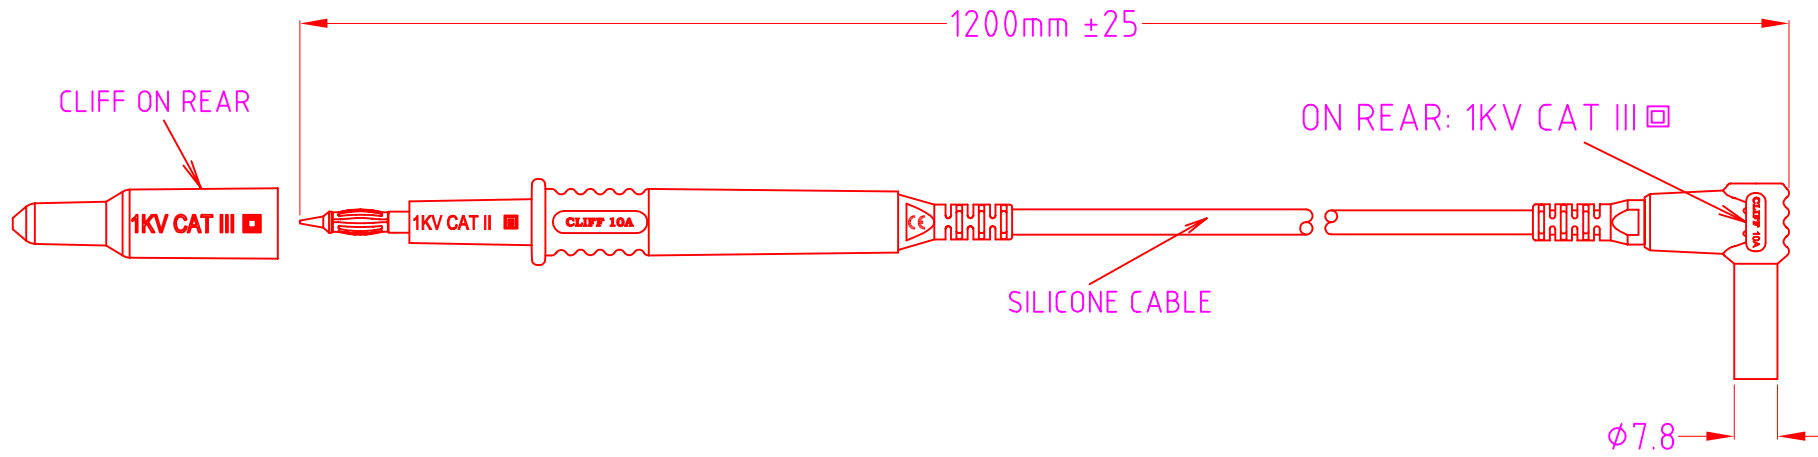

ISS.	AMEND	DATE
1	ISSUED	16/04/14

CAT III ADAPTORS SUPPLIED FITTED TO PROBE.

ON REAR: 1000V CAT II  
600V CAT III

- KIT COMPRISES:**
- 1x RED LEAD ASSY
  - 1x BLACK LEAD ASSY
  - 1x RED CAT III ADAPTOR (FITTED)
  - 1x BLACK CAT III ADAPTOR (FITTED)
  - 1x RED EXTENDED CROC
  - 1x BLACK EXTENDED CROC

**LEAD RATING**

- 1kV CAT II WITHOUT CAPS
- 1kV CAT III WITH CAP FITTED
- 600V CAT III / 1kV CAT II WITH CROCS FITTED

**RoHS**  
COMPLIANT

**TOLERANCE**  
 NO DEC. PLACE ±  
 1 DEC. PLACE ±  
 2 DEC. PLACE ±  
 HOLE Ø ±  
 ANGLES ±  
 UNLESS OTHERWISE STATED

WHEN ORDERING USE CLIFF PART NUMBER: CIH29892