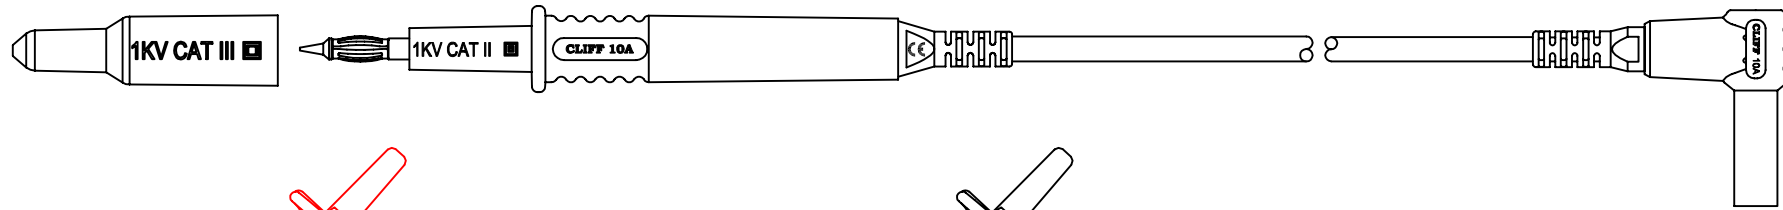

ISS.	AMEND	DATE
1	ISSUED	16/04/14

CAT III ADAPTORS SUPPLIED FITTED TO PROBE.

ON REAR: 1000V CAT II  
600V CAT III

- KIT COMPRISES:**
- 1x RED LEAD ASSY
  - 1x BLACK LEAD ASSY
  - 1x RED CAT III ADAPTOR (FITTED)
  - 1x BLACK CAT III ADAPTOR (FITTED)
  - 1x RED EXTENDED CROC
  - 1x BLACK EXTENDED CROC

**LEAD RATING**

- 1kV CAT II WITHOUT CAPS
- 1kV CAT III WITH CAP FITTED
- 600V CAT III / 1kV CAT II WITH CROCS FITTED

**RoHS**  
COMPLIANT

**TOLERANCE**  
 NO DEC. PLACE ±  
 1 DEC. PLACE ±  
 2 DEC. PLACE ±  
 HOLE Ø ±  
 ANGLES ±  
 UNLESS OTHERWISE STATED

WHEN ORDERING USE CLIFF PART NUMBER: CIH29892