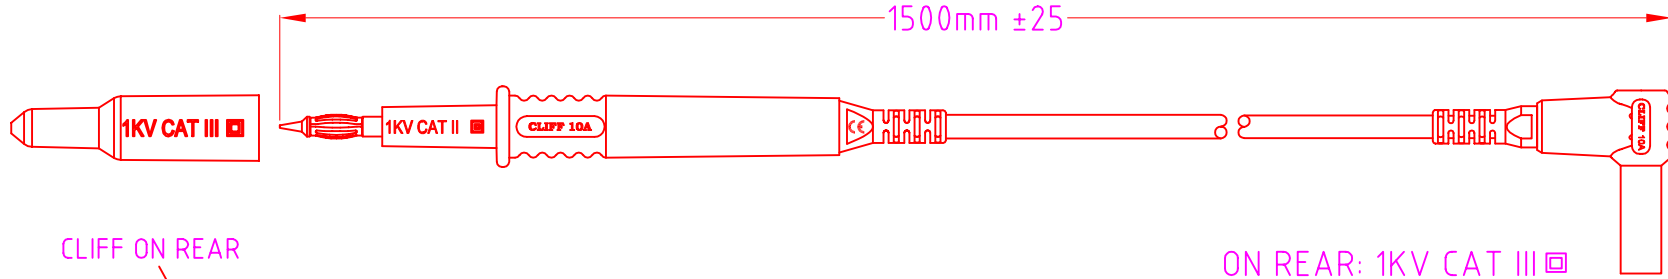

CAT III ADAPTORS SUPPLIED FITTED TO PROBE.

ISS.	AMEND	DATE
1	ISSUED	27/02/14

**LEAD RATING**  
 1kV CAT II WITHOUT CAPS  
 1kV CAT III WITH CAP FITTED  
 600V CAT III / 1kV CAT II WITH CROCS FITTED

- KIT COMPRISES:**  
 1x RED LEAD ASSY  
 1x BLACK LEAD ASSY  
 1x GREEN LEAD ASSY  
 1x RED CAT III ADAPTOR (FITTED)  
 1x BLACK CAT III ADAPTOR (FITTED)  
 1x GREEN CAT III ADAPTOR (FITTED)  
 1x RED EXTENDED CROC  
 1x BLACK EXTENDED CROC  
 1x GREEN EXTENDED CROC

WHEN ORDERING USE CLIFF PART NUMBER: CIH29916

<b>RoHS</b> COMPLIANT
<b>TOLERANCE</b> NO DEC. PLACE ± 1 DEC. PLACE ± 2 DEC. PLACE ± HOLE Ø ± ANGLES ± UNLESS OTHERWISE STATED