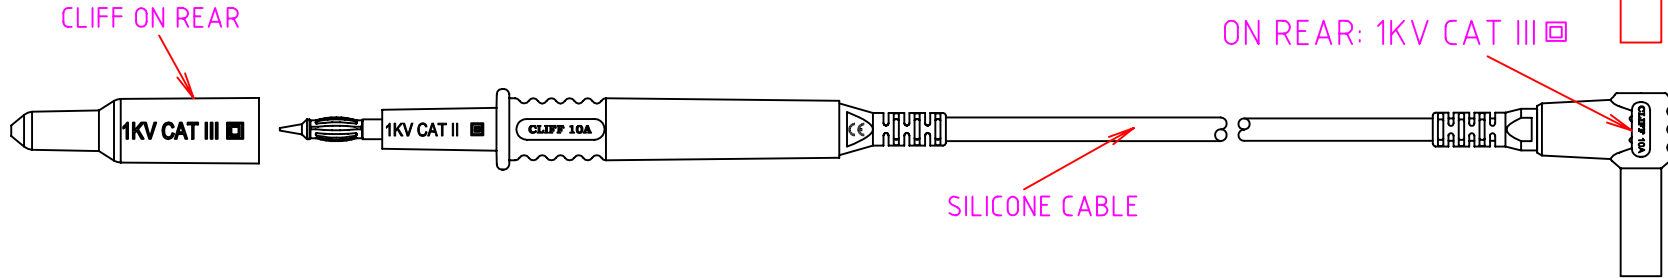

CAT III ADAPTORS SUPPLIED FITTED TO PROBE.

ISS.	AMEND	DATE
1	ISSUED	27/02/14

**LEAD RATING**  
 1kV CAT II WITHOUT CAPS  
 1kV CAT III WITH CAP FITTED  
 600V CAT III / 1kV CAT II WITH CROCS FITTED

- KIT COMPRISES:**  
 1x RED LEAD ASSY  
 1x BLACK LEAD ASSY  
 1x GREEN LEAD ASSY  
 1x RED CAT III ADAPTOR (FITTED)  
 1x BLACK CAT III ADAPTOR (FITTED)  
 1x GREEN CAT III ADAPTOR (FITTED)  
 1x RED EXTENDED CROC  
 1x BLACK EXTENDED CROC  
 1x GREEN EXTENDED CROC

WHEN ORDERING USE CLIFF PART NUMBER: CIH29916

<b>RoHS</b> COMPLIANT
<b>TOLERANCE</b> NO DEC. PLACE ± 1 DEC. PLACE ± 2 DEC. PLACE ± HOLE Ø ± ANGLES ± UNLESS OTHERWISE STATED