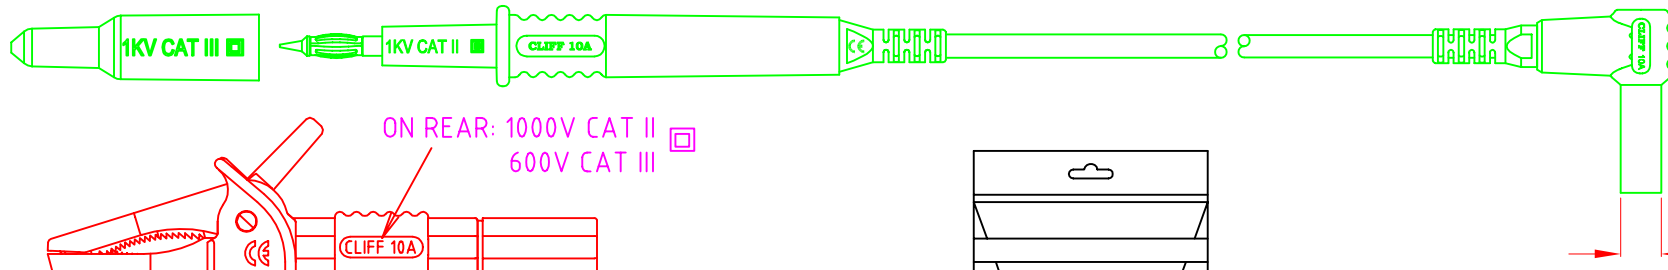

CAT III ADAPTORS SUPPLIED FITTED TO PROBE.

ISS.	AMEND	DATE
1	ISSUED	27/02/14

**LEAD RATING**  
 1kV CAT II WITHOUT CAPS  
 1kV CAT III WITH CAP FITTED  
 600V CAT III / 1kV CAT II WITH CROCS FITTED

- KIT COMPRISES:**  
 1x RED LEAD ASSY  
 1x BLACK LEAD ASSY  
 1x GREEN LEAD ASSY  
 1x RED CAT III ADAPTOR (FITTED)  
 1x BLACK CAT III ADAPTOR (FITTED)  
 1x GREEN CAT III ADAPTOR (FITTED)  
 1x RED EXTENDED CROC  
 1x BLACK EXTENDED CROC  
 1x GREEN EXTENDED CROC

WHEN ORDERING USE CLIFF PART NUMBER: CIH29916

<b>RoHS</b> COMPLIANT
<b>TOLERANCE</b> NO DEC. PLACE ± 1 DEC. PLACE ± 2 DEC. PLACE ± HOLE Ø ± ANGLES ± UNLESS OTHERWISE STATED