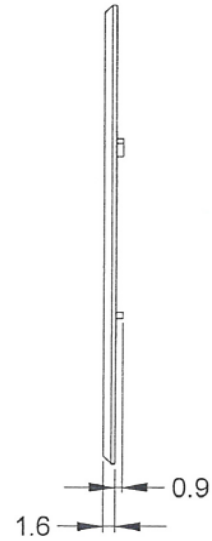

A2AV-0

Degree of protection : IP65

*Degree of protection IP65 applies to the combination of an emergency stop switch and an EMO switch guard.

	Material	Color
1	PA6	Yellow

Distributed by Conrad Electronic SE

DECA[®]

CONFIRMED & ACCEPTED BY:			
VERSION	A	CONFIRMED BY	<i>[Signature]</i>
DATE	2011/04/12	GENERAL MANAGER	<i>[Signature]</i>

DRAWING NO.	A2AV-0				
SHEET OF	2/2	METRIC	MM	DRAWN BY	<i>[Signature]</i>
				DATE	2011/04/12