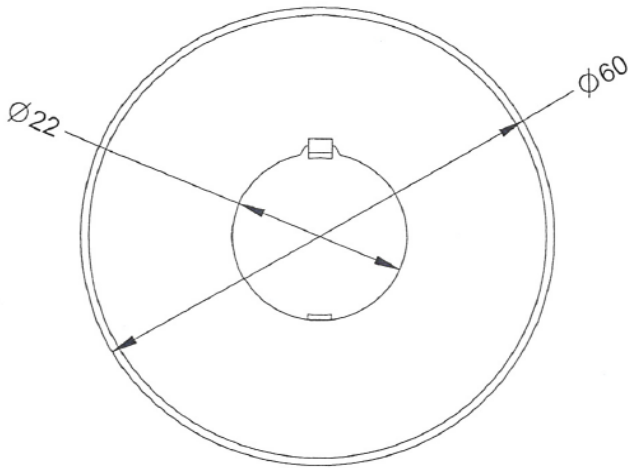

A2AV-0

Degree of protection : IP65

*Degree of protection IP65 applies to the combination of an emergency stop switch and an EMO switch guard.

	Material	Color
1	PA6	Yellow

Distributed by Conrad Electronic SE

DECA[®]

CONFIRMED & ACCEPTED BY:			
VERSION	A	CONFIRMED BY	<i>[Signature]</i>
DATE	2011/04/12	GENERAL MANAGER	<i>[Signature]</i>

DRAWING NO.	A2AV-0				
SHEET OF	2/2	METRIC	MM	DRAWN BY	<i>[Signature]</i>
				DATE	2011/04/12