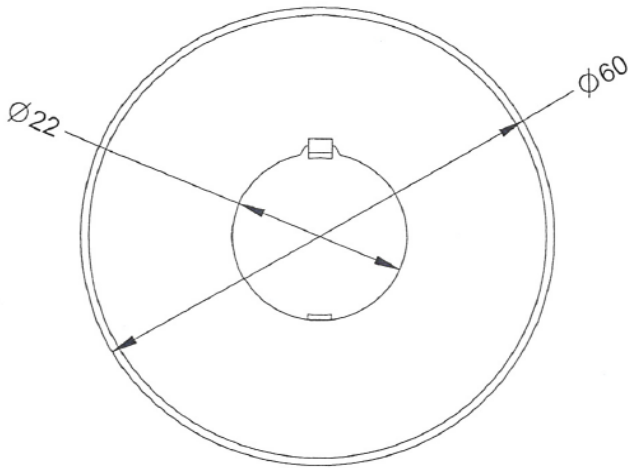

A2AV-0

Degree of protection : IP65

*Degree of protection IP65 applies to the combination of an emergency stop switch and an EMO switch guard.

	Material	Color
1	PA6	Yellow

Distributed by Conrad Electronic SE