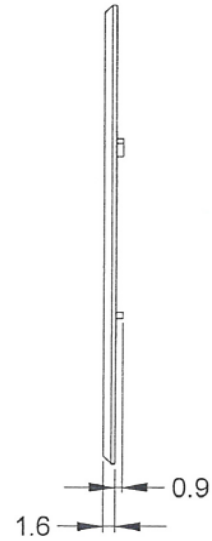

A2AV-0

Degree of protection : IP65

*Degree of protection IP65 applies to the combination of an emergency stop switch and an EMO switch guard.

	Material	Color
1	PA6	Yellow

Distributed by Conrad Electronic SE

DECA[®]
SwitchLab

Switchlab INC.

CONFIRMED &
ACCEPTED BY:

DRAWING NO.	A2AV-0				VERSION	A	CONFIRMED BY	<i>[Signature]</i>
SHEET OF	2/2	METRIC	MM	DRAWN BY	<i>[Signature]</i>	DATE	2011/04/12	GENERAL MANAGER