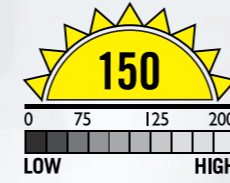

Item No: T9520