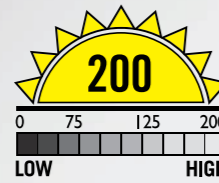

C.K HEAD TORCHES

C.K HAND TORCHES

C.K LED HEAD TORCH 200 LUMENS

POWERFUL AND ROBUST, THE FEATURE PACKED C.K T9620 IS A TRULY ASTOUNDING PROFESSIONAL QUALITY HEAD TORCH.

SPECIFICATION:

- High Power 200 Lumen Cree XM-L T6 LED
- 3 lighting modes: high, dimmed, flash
- One-handed rapid slide focus mechanism - spot (x1) to flood (x7)
- Beam intensifying plano-convex optical lens
- Robust high grade aluminium lamp body
- Adjustable head lamp swivels through 90°
- Detachable head lamp & battery pack
- Water & dirt resistant, tested to IP64
- Battery life: high - 5hrs, dimmed - 12hrs

200 LUMENS

Item No: T9620

SPOT : FLOOD	MAX RANGE	WEATHER RATING	IMPACT RESISTANT	POWER SUPPLY	BATTERY LIFE
X1: X7	250M	IP64	1M	4 x AA (not included)	UP TO 12 HOURS

120 LUMENS

Item No: T9610

SPOT : FLOOD	MAX RANGE	WEATHER RATING	IMPACT RESISTANT	POWER SUPPLY	BATTERY LIFE
X1: X7	200M	IP64	1M	3 x AAA (not included)	UP TO 13 HOURS

C.K LED HEAD TORCH 120 LUMENS

COMPACT AND LIGHTWEIGHT, THE C.K T9610 IS A REMARKABLY POWERFUL HEAD TORCH FOR ITS SIZE.

SPECIFICATION:

- High Power 120 Lumen Cree XR-E Q3 LED
- 3 lighting modes: high, dimmed, flash
- One-handed rapid slide focus mechanism - spot (x1) to flood (x7)
- Beam intensifying plano-convex optical lens
- Robust high grade aluminium lamp body
- Adjustable head lamp swivels through 90°
- Water & dirt resistant, tested to IP64
- Battery life: high - 5hrs, dimmed - 13hrs

C.K LED HAND TORCH 150 LUMENS

AN IMMENSELY VERSATILE HIGH PERFORMANCE HAND TORCH, THE C.K T9520 HAS AN IMPRESSIVE 250M RANGE SPOT BEAM AND AN EXTENSIVE X30 FLOOD BEAM.

SPECIFICATION:

- High Power 150 Lumen Cree XR-E Q5 LED
- 3 Lighting modes: high, dimmed, flash
- One-handed rapid slide focus mechanism - spot (x1) to flood (x30)
- Beam intensifying plano-convex optical lens
- Robust high grade aluminium body
- Water & dirt resistant, tested to IP64
- Battery life: high - 5hrs, dimmed - 14hrs
- Size: 133 x 40mm