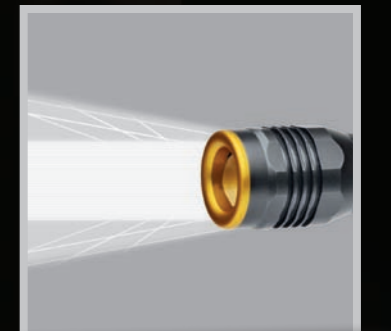

C.K LED HEAD TORCH 120 LUMENS

COMPACT AND LIGHTWEIGHT, THE C.K T9610 IS A REMARKABLY POWERFUL HEAD TORCH FOR ITS SIZE.

SPECIFICATION:

- High Power 120 Lumen Cree XR-E Q3 LED
- 3 lighting modes: high, dimmed, flash
- One-handed rapid slide focus mechanism - spot (x1) to flood (x7)
- Beam intensifying plano-convex optical lens
- Robust high grade aluminium lamp body
- Adjustable head lamp swivels through 90°
- Water & dirt resistant, tested to IP64
- Battery life: high - 5hrs, dimmed - 13hrs

C.K LED HAND TORCH 150 LUMENS

AN IMMENSELY VERSATILE HIGH PERFORMANCE HAND TORCH, THE C.K T9520 HAS AN IMPRESSIVE 250M RANGE SPOT BEAM AND AN EXTENSIVE X30 FLOOD BEAM.

SPECIFICATION:

- High Power 150 Lumen Cree XR-E Q5 LED
- 3 Lighting modes: high, dimmed, flash
- One-handed rapid slide focus mechanism - spot (x1) to flood (x30)
- Beam intensifying plano-convex optical lens
- Robust high grade aluminium body
- Water & dirt resistant, tested to IP64
- Battery life: high - 5hrs, dimmed - 14hrs
- Size: 133 x 40mm

C.K LED HAND TORCH 120 LUMENS

COMPACT YET POWERFUL, THE C.K T9510 ALSO HAS A DIMMED BEAM MODE FOR GLARE-FREE CLOSE PROXIMITY USE.

SPECIFICATION:

- High Power 120 Lumen Cree XR-E Q5 LED
- 3 Lighting modes: high, dimmed, flash
- One-handed rapid slide focus mechanism - spot (x1) to flood (x10)
- Beam intensifying plano-convex optical lens
- Robust high grade aluminium body
- Water & dirt resistant, tested to IP64
- Battery life: high - 6hrs, dimmed - 16hrs
- Size: 107 x 30mm

FEATURES: Rapid slide focus mechanism

FEATURES: Plano-convex optical lens

HIGH POWER CREE LED HEAD TORCHES

HIGH POWER CREE LED HAND TORCHES