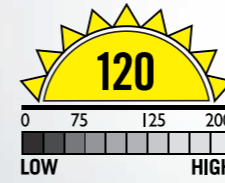

SPOT : FLOOD	MAX RANGE	WEATHER RATING	IMPACT RESISTANT	POWER SUPPLY	BATTERY LIFE
X1: X30	250M	IP64	1M	3 x AAA (not included)	UP TO 14 HOURS

120 LUMENS

Item No: T9510

SPOT : FLOOD	MAX RANGE	WEATHER RATING	IMPACT RESISTANT	POWER SUPPLY	BATTERY LIFE
X1: X10	150M	IP64	1M	3 x AAA (not included)	UP TO 16 HOURS

C.K LED HAND TORCH 120 LUMENS

COMPACT YET POWERFUL, THE C.K T9510 ALSO HAS A DIMMED BEAM MODE FOR GLARE-FREE CLOSE PROXIMITY USE.

SPECIFICATION:

- High Power 120 Lumen Cree XR-E Q5 LED
- 3 Lighting modes: high, dimmed, flash
- One-handed rapid slide focus mechanism - spot (x1) to flood (x10)
- Beam intensifying plano-convex optical lens
- Robust high grade aluminium body
- Water & dirt resistant, tested to IP64
- Battery life: high - 6hrs, dimmed - 16hrs
- Size: 107 x 30mm