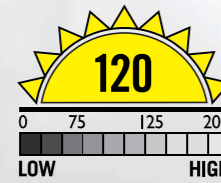

C.K HEAD TORCHES

C.K HAND TORCHES

C.K LED HEAD TORCH 200 LUMENS

POWERFUL AND ROBUST, THE FEATURE PACKED C.K T9620 IS A TRULY ASTOUNDING PROFESSIONAL QUALITY HEAD TORCH.

SPECIFICATION:

- High Power 200 Lumen Cree XM-L T6 LED
- 3 lighting modes: high, dimmed, flash
- One-handed rapid slide focus mechanism - spot (x1) to flood (x7)
- Beam intensifying plano-convex optical lens
- Robust high grade aluminium lamp body
- Adjustable head lamp swivels through 90°
- Detachable head lamp & battery pack
- Water & dirt resistant, tested to IP64
- Battery life: high - 5hrs, dimmed - 12hrs

200 LUMENS

Item No: T9620

SPOT : FLOOD	MAX RANGE	WEATHER RATING	IMPACT RESISTANT	POWER SUPPLY	BATTERY LIFE
X1: X7	250M	IP64	1M	4 x AA (not included)	UP TO 12 HOURS

120 LUMENS

Item No: T9610

SPOT : FLOOD	MAX RANGE	WEATHER RATING	IMPACT RESISTANT	POWER SUPPLY	BATTERY LIFE
X1: X7	200M	IP64	1M	3 x AAA (not included)	UP TO 13 HOURS

C.K LED HEAD TORCH 120 LUMENS

COMPACT AND LIGHTWEIGHT, THE C.K T9610 IS A REMARKABLY POWERFUL HEAD TORCH FOR ITS SIZE.

SPECIFICATION:

- High Power 120 Lumen Cree XR-E Q3 LED
- 3 lighting modes: high, dimmed, flash
- One-handed rapid slide focus mechanism - spot (x1) to flood (x7)
- Beam intensifying plano-convex optical lens
- Robust high grade aluminium lamp body
- Adjustable head lamp swivels through 90°
- Water & dirt resistant, tested to IP64
- Battery life: high - 5hrs, dimmed - 13hrs

C.K LED HAND TORCH 150 LUMENS

AN IMMENSELY VERSATILE HIGH PERFORMANCE HAND TORCH, THE C.K T9520 HAS AN IMPRESSIVE 250M RANGE SPOT BEAM AND AN EXTENSIVE X30 FLOOD BEAM.

SPECIFICATION:

- High Power 150 Lumen Cree XR-E Q5 LED
- 3 Lighting modes: high, dimmed, flash
- One-handed rapid slide focus mechanism - spot (x1) to flood (x30)
- Beam intensifying plano-convex optical lens
- Robust high grade aluminium body
- Water & dirt resistant, tested to IP64
- Battery life: high - 5hrs, dimmed - 14hrs
- Size: 133 x 40mm