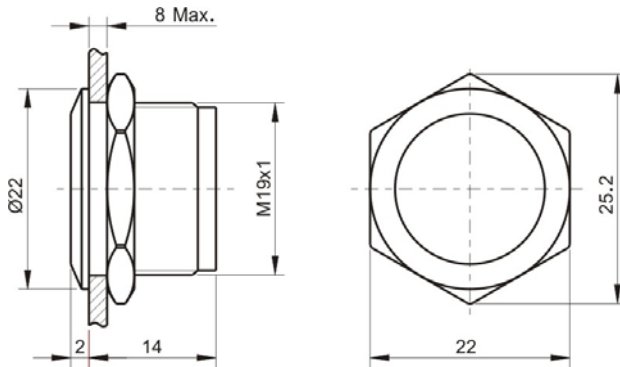

DATASHEET

Product Description: Panel Plug Φ 19mm

Version5/14

Item no.98008C15

Specification	M02
The Front Shape	Flat Round
Crust Material	Silver color of Aluminium
Panel Thickness	1~8mm