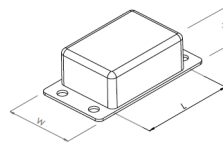

ABS boxes with mounting lugs and moulded cable entries. Supplied with flush-fitting lid.

- Moulded in ABS
- Press-fit flush lid (screw mounted lid 400-019)
- Lugs provide added security once mounted by restricting access
- 2x moulded cable entries
- Label recess in base (400-019 only)
- Highly resistant to most chemicals
- High rigidity and impact strength
- Compliant with water absorption to DIN53495
- Maximum protection against shock, chemicals, moisture & temperature

BLACK	LENGTH	WIDTH	HEIGHT
400-011	65mm	38mm	22mm
400-013	65mm	38mm	27mm
400-015	72mm	44mm	22mm
400-017	72mm	44mm	27mm
400-019	82mm	57mm	33mm

500 Series Flanged Potting Boxes

A comprehensive range of flame retardant ABS boxes with flush-fitting lid and flanged body for partial or complete potting of electronic components